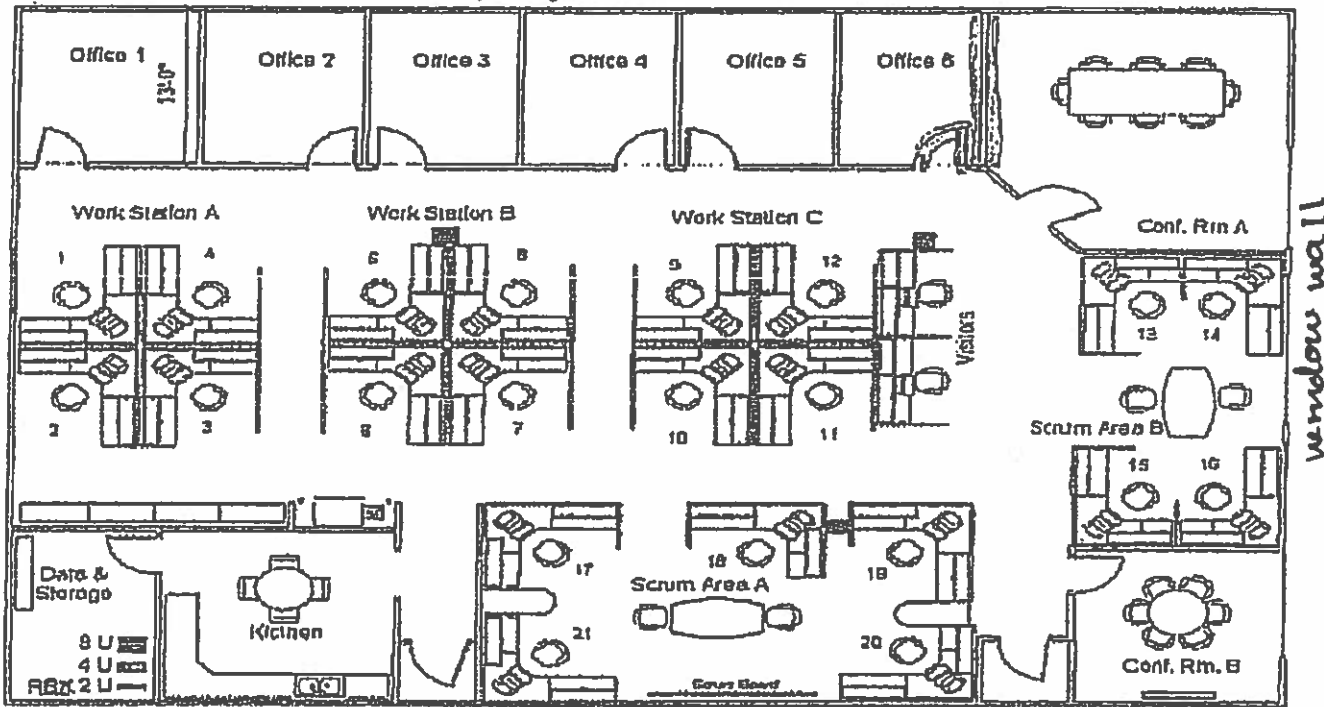

Window wall

Nat Learning Office Draft 2.5

855 Rt. 146 2nd Floor
5000 SF