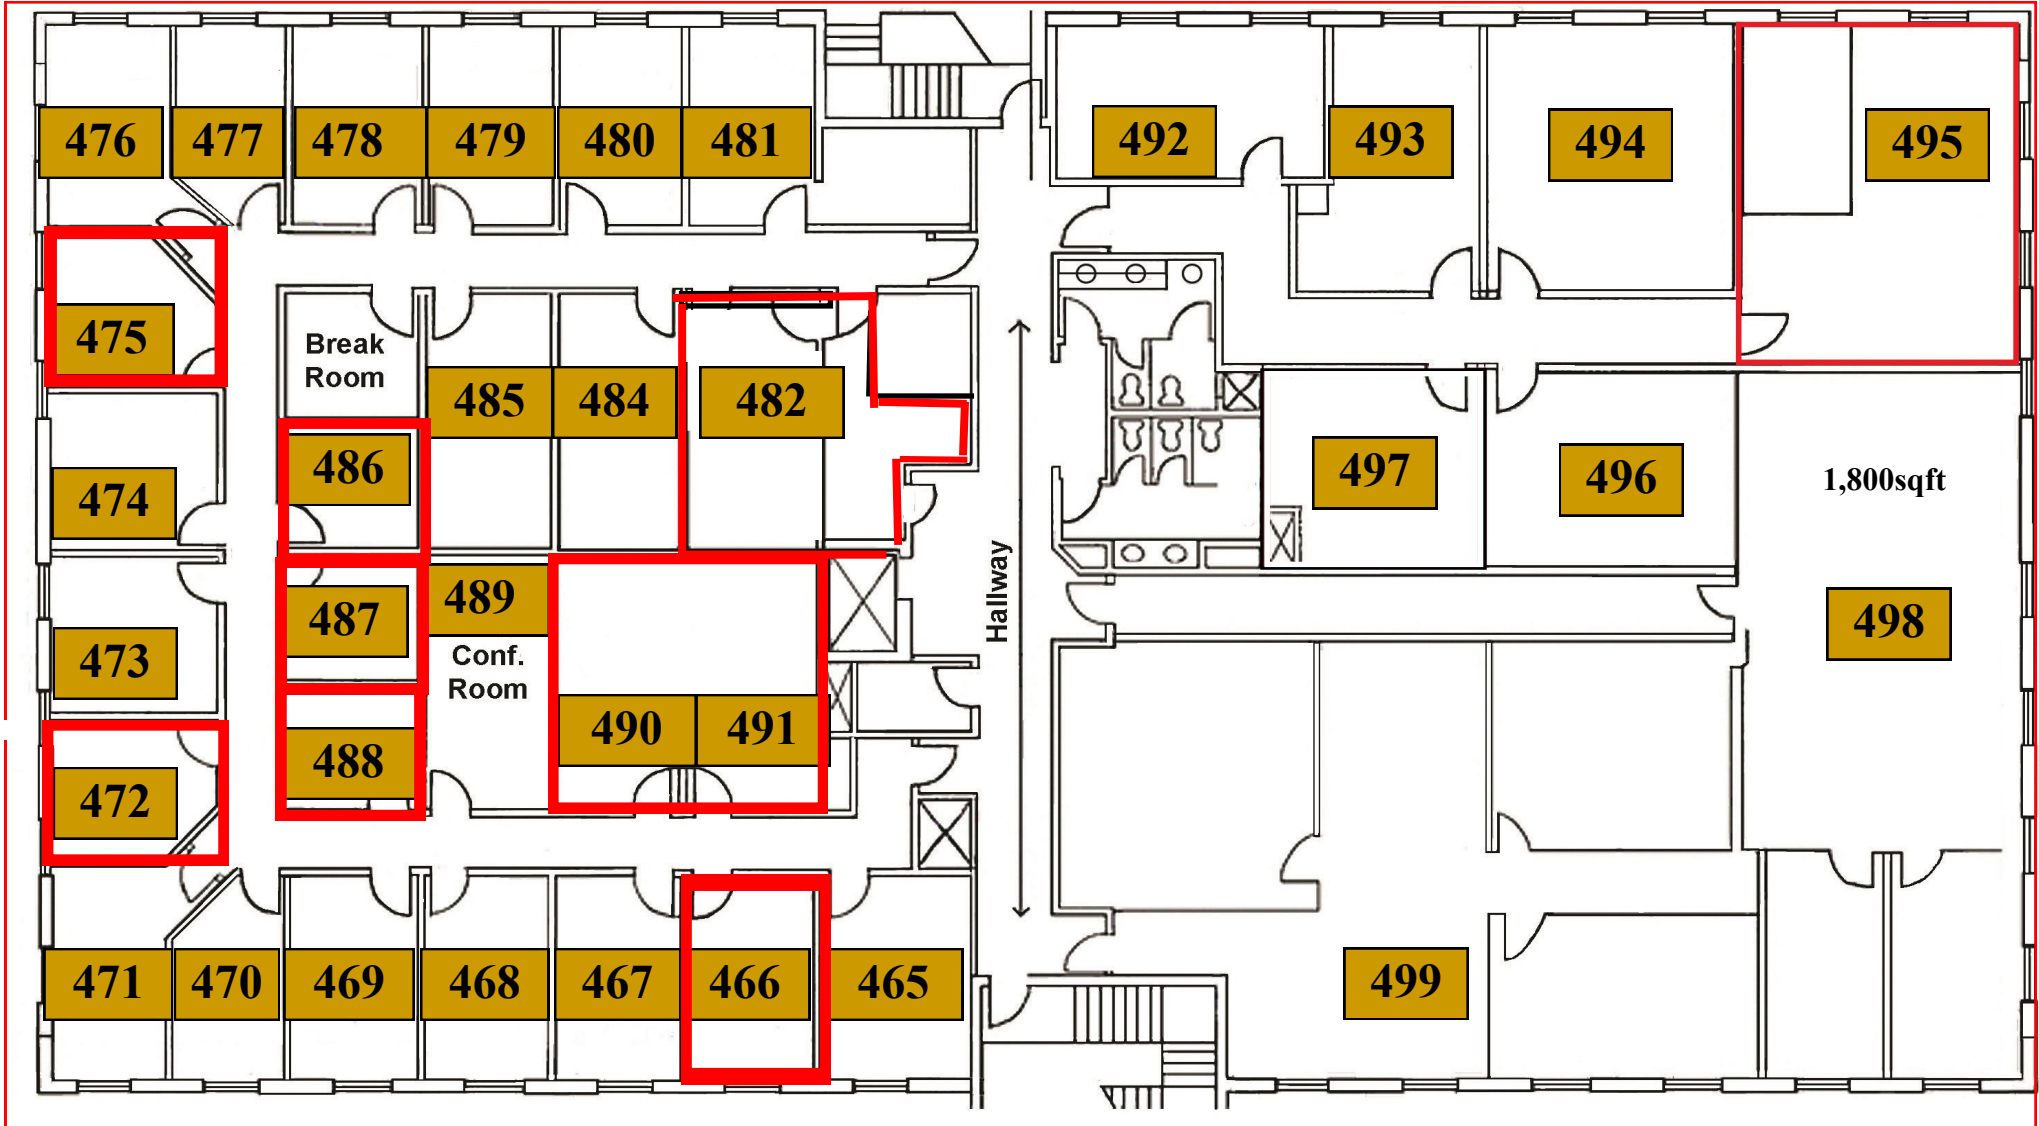

AVAILABLE

TOWN PLAZA *Executive Suites* Building #400