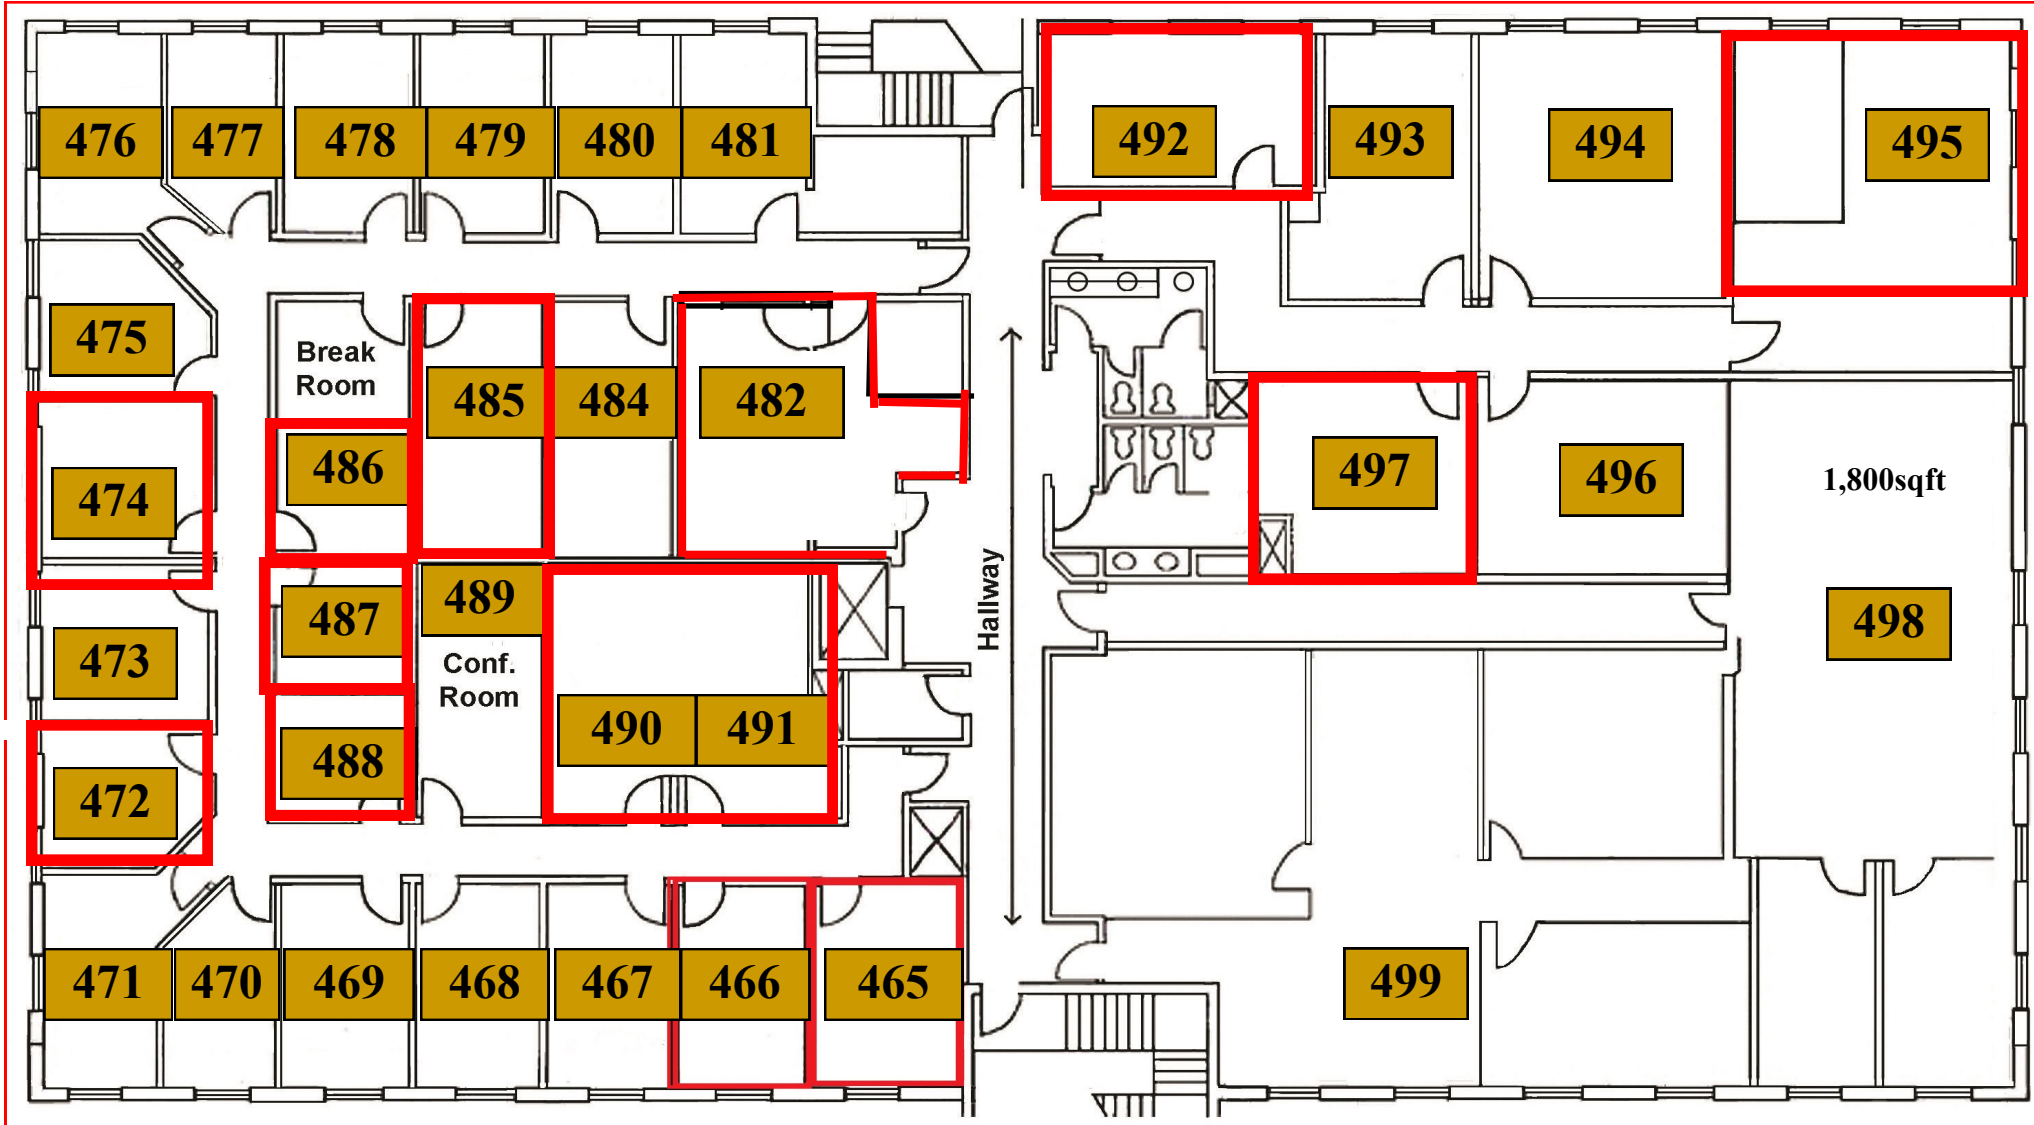

AVAILABLE

TOWN PLAZA *Executive Suites* Building #400