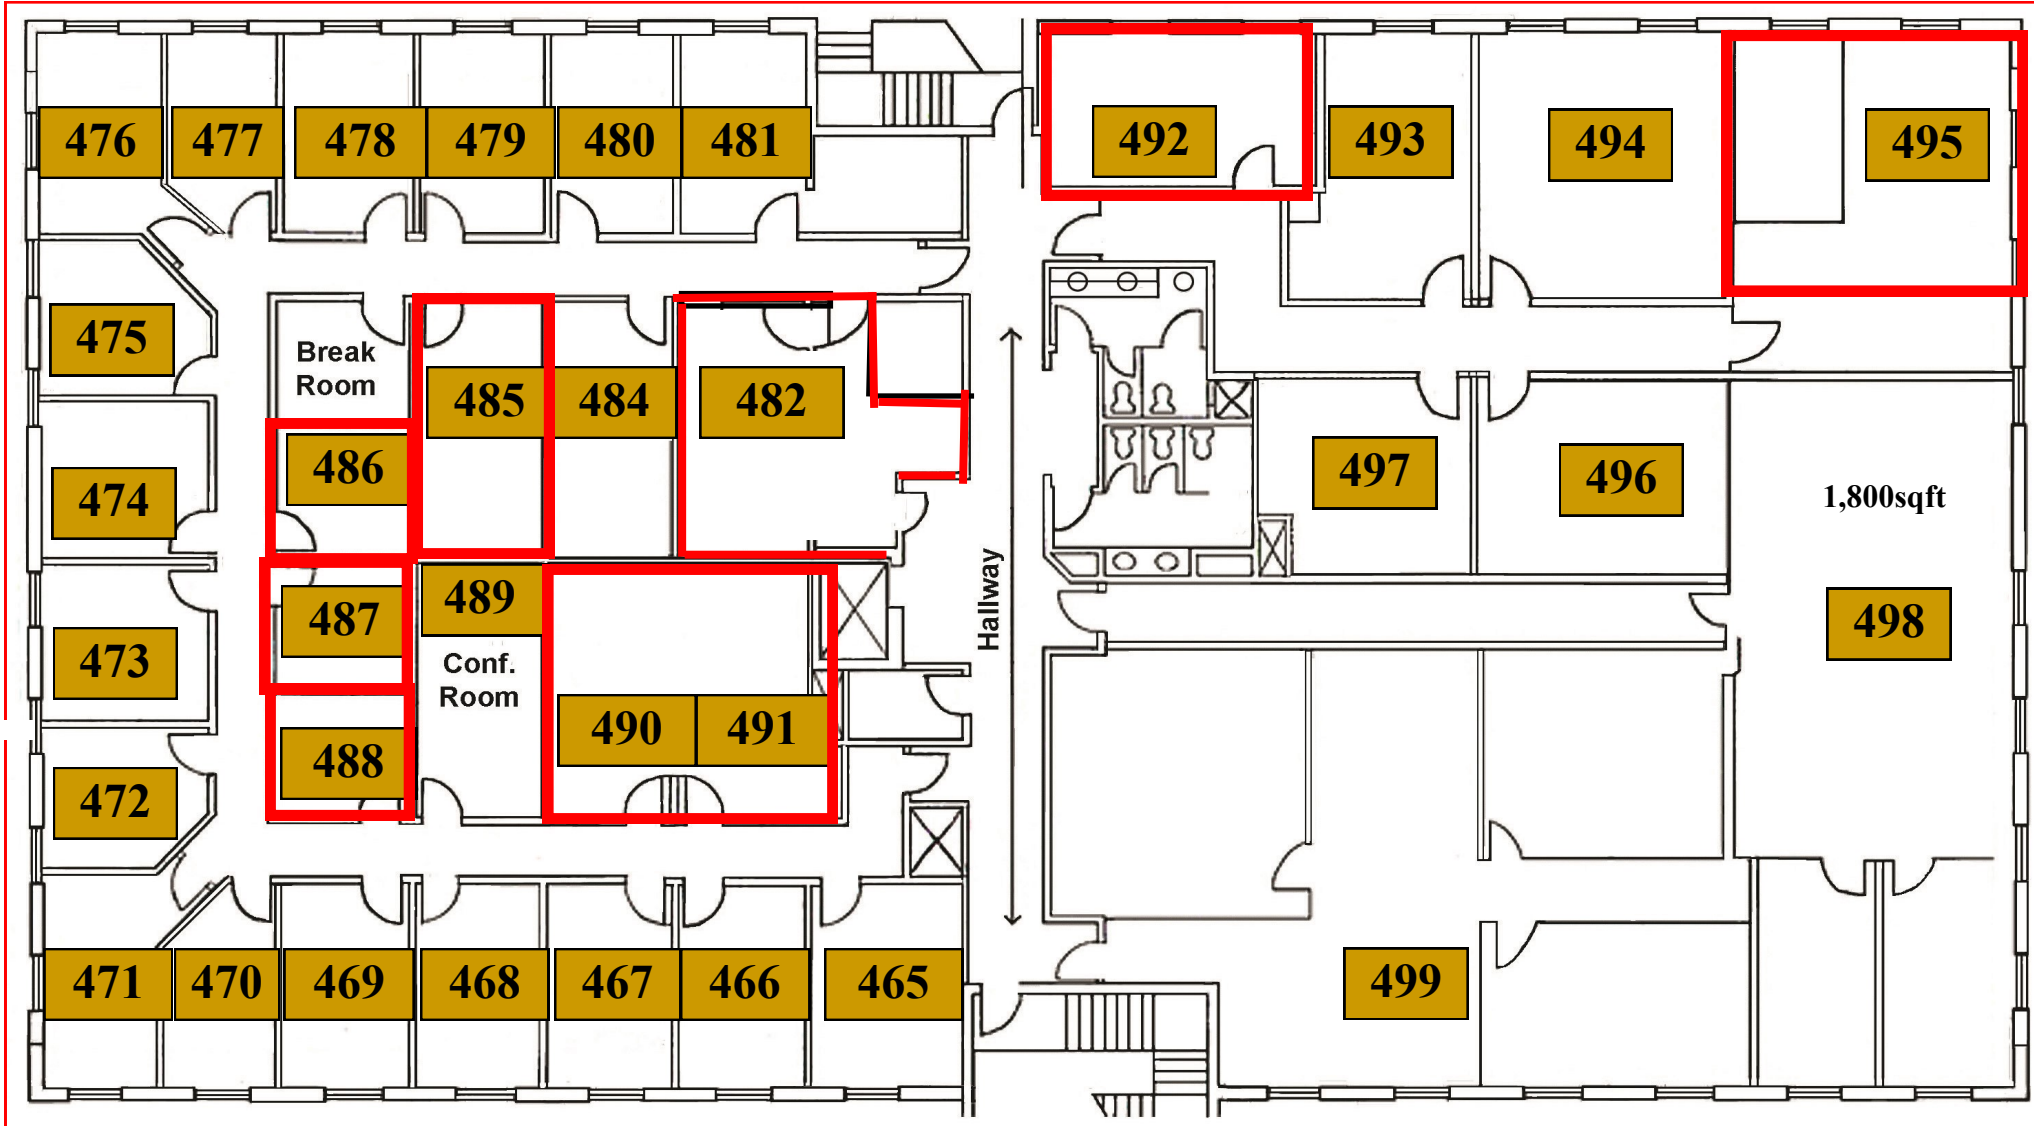

AVAILABLE

TOWN PLAZA *Executive Suites* Building #400