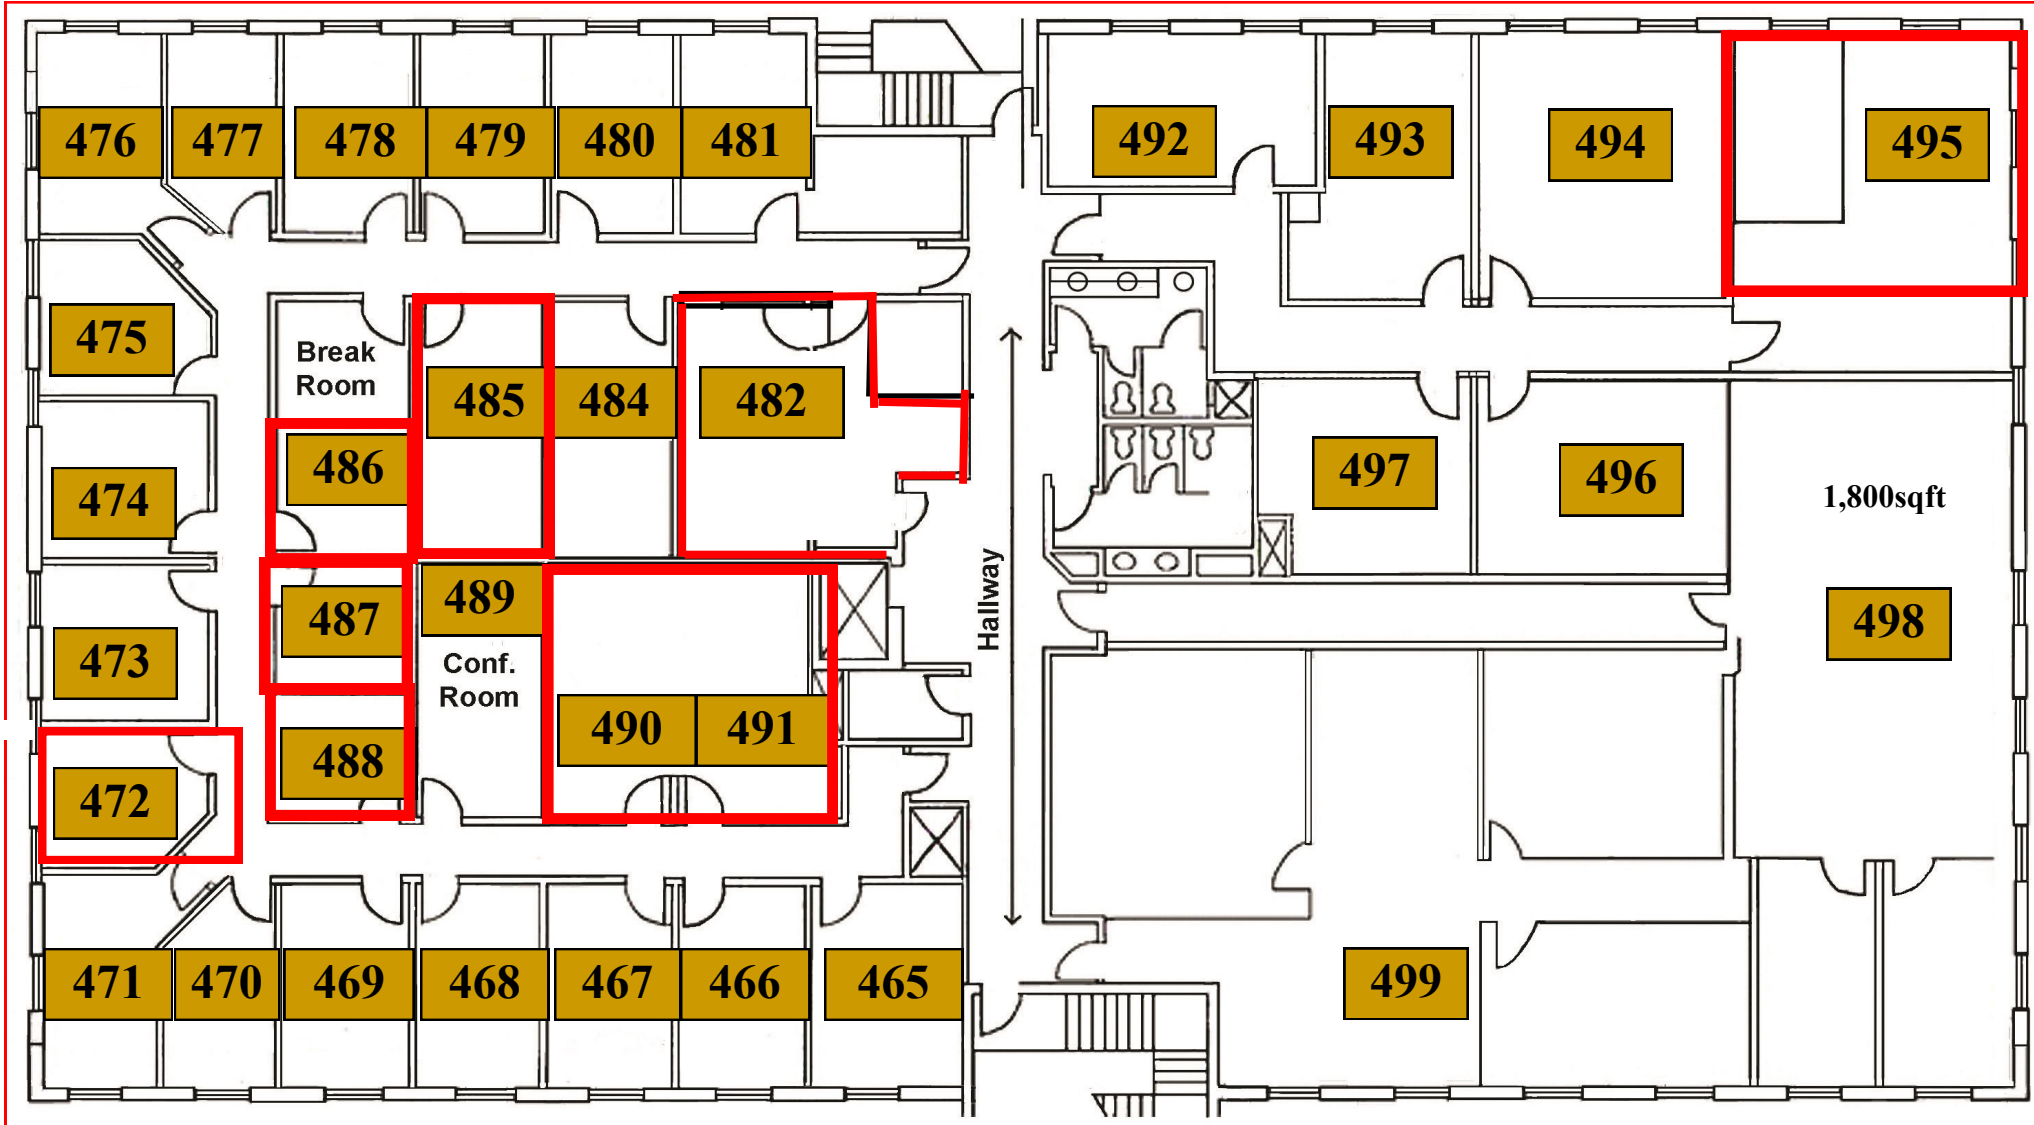

AVAILABLE

TOWN PLAZA *Executive Suites* Building #400