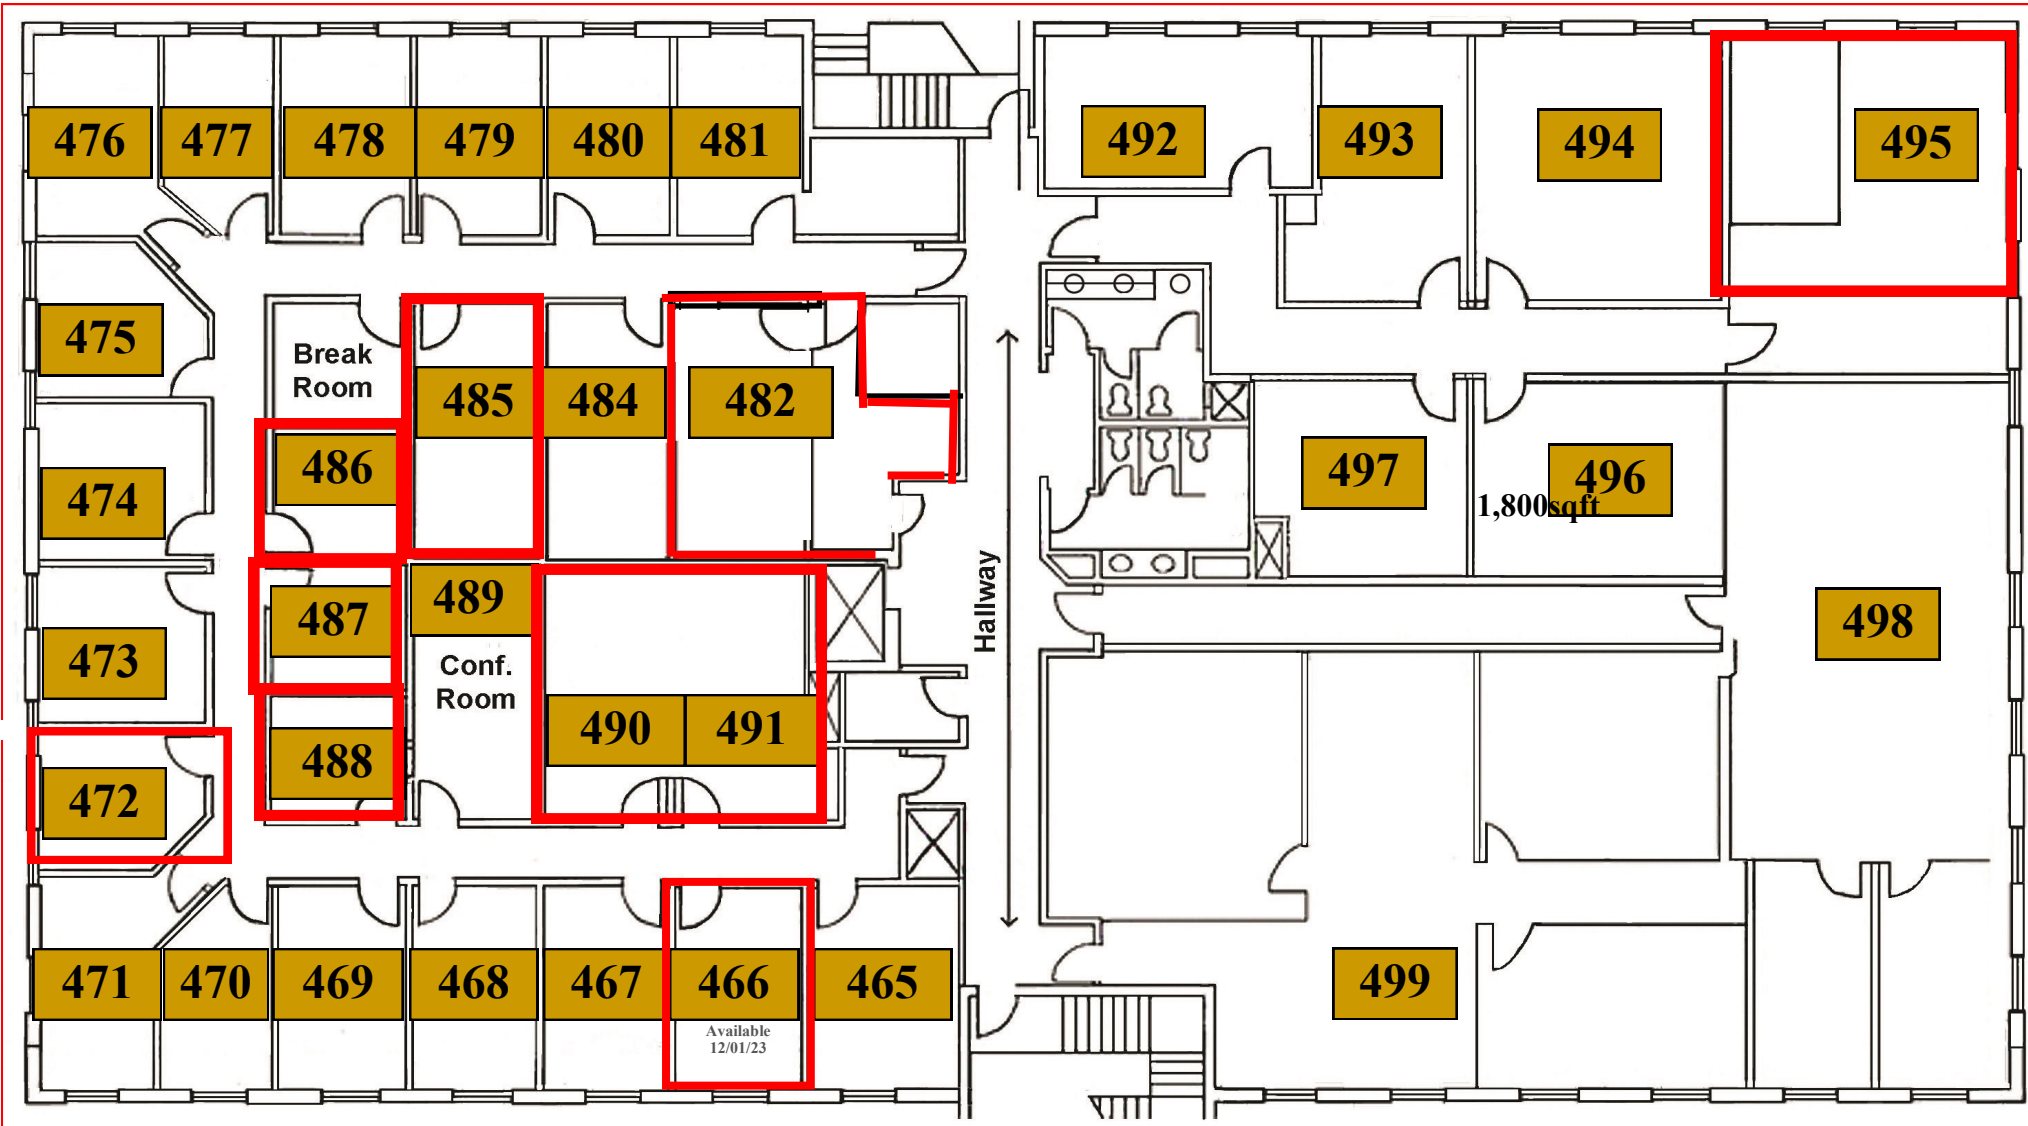

AVAILABLE

TOWN PLAZA *Executive Suites* Building #400