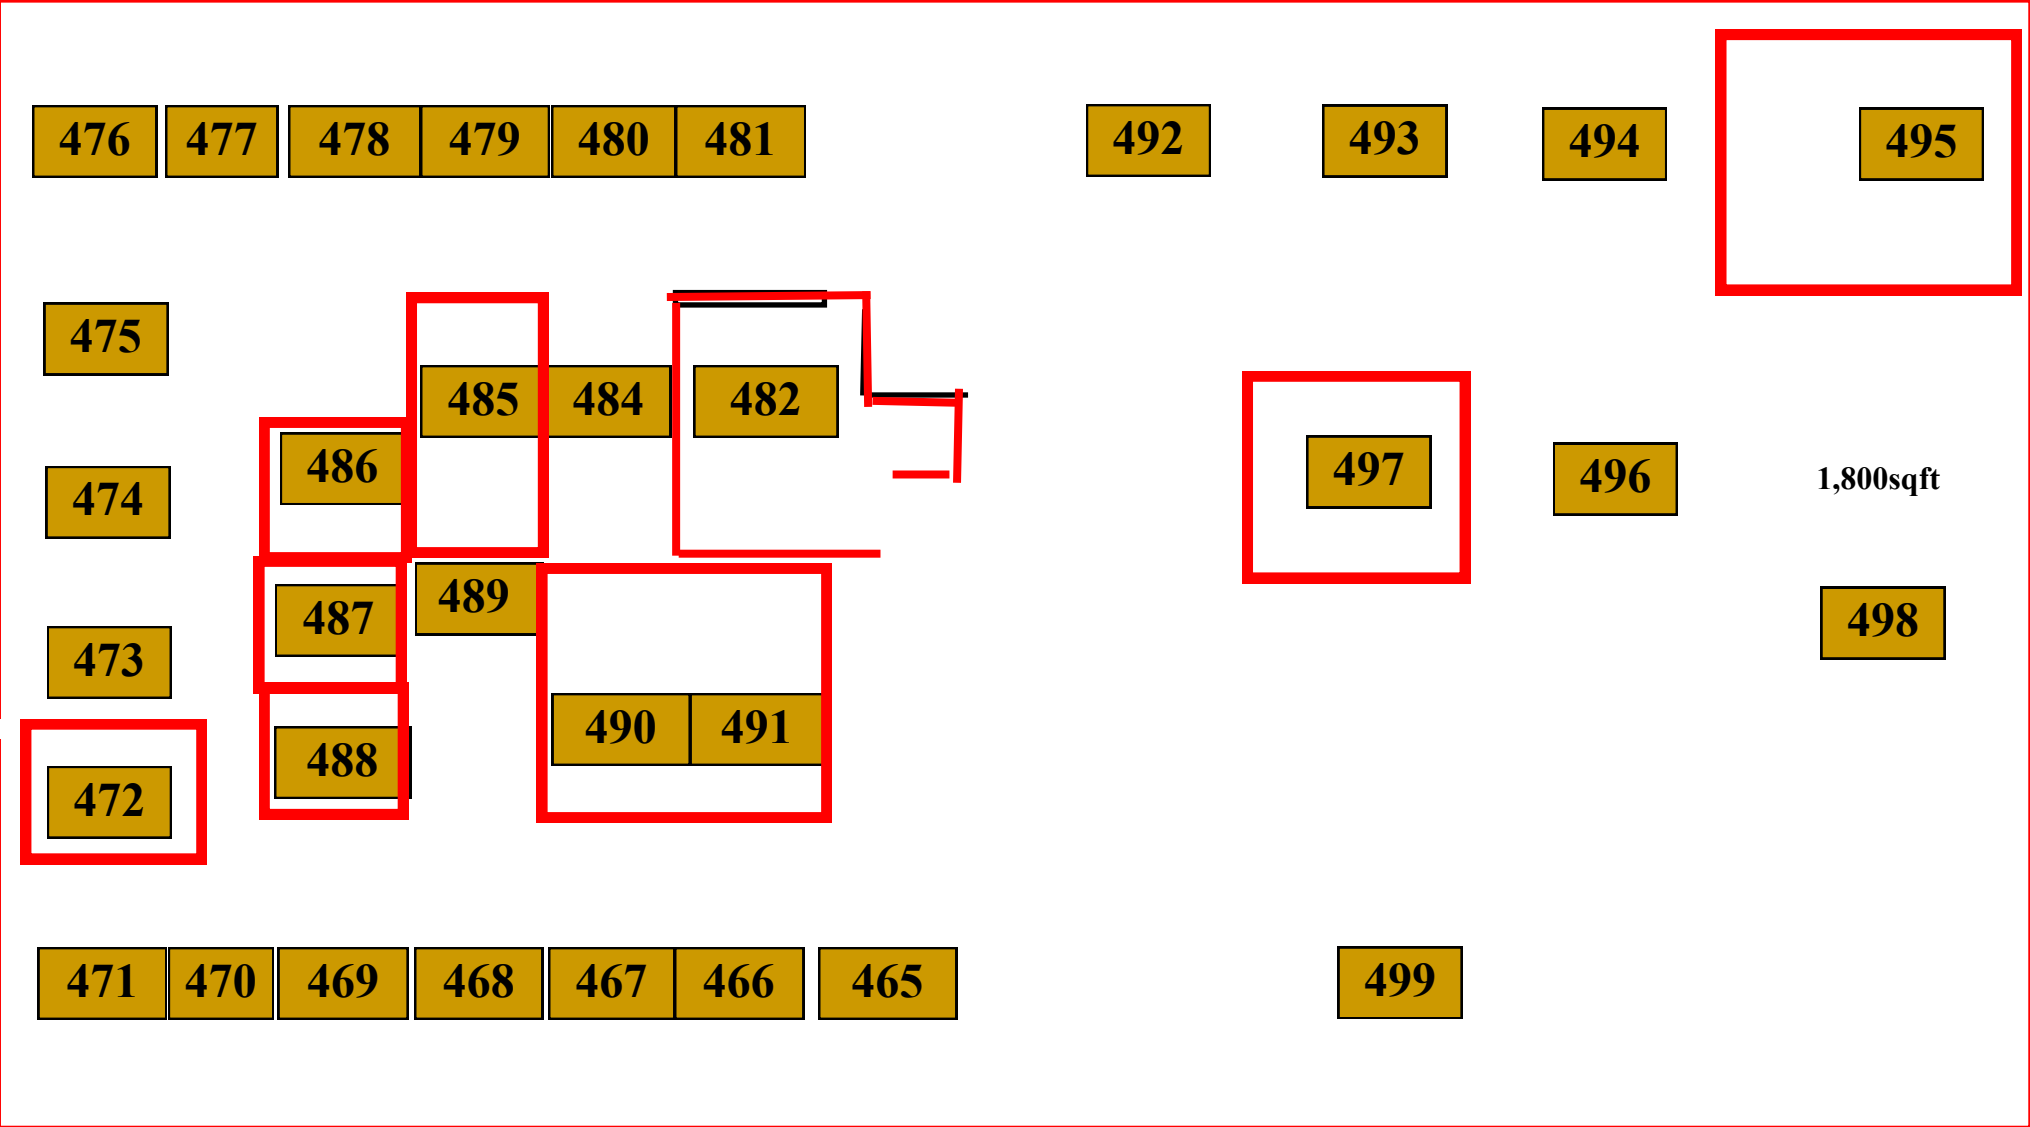

AVAILABLE

TOWN PLAZA *Executive Suites* Building #400