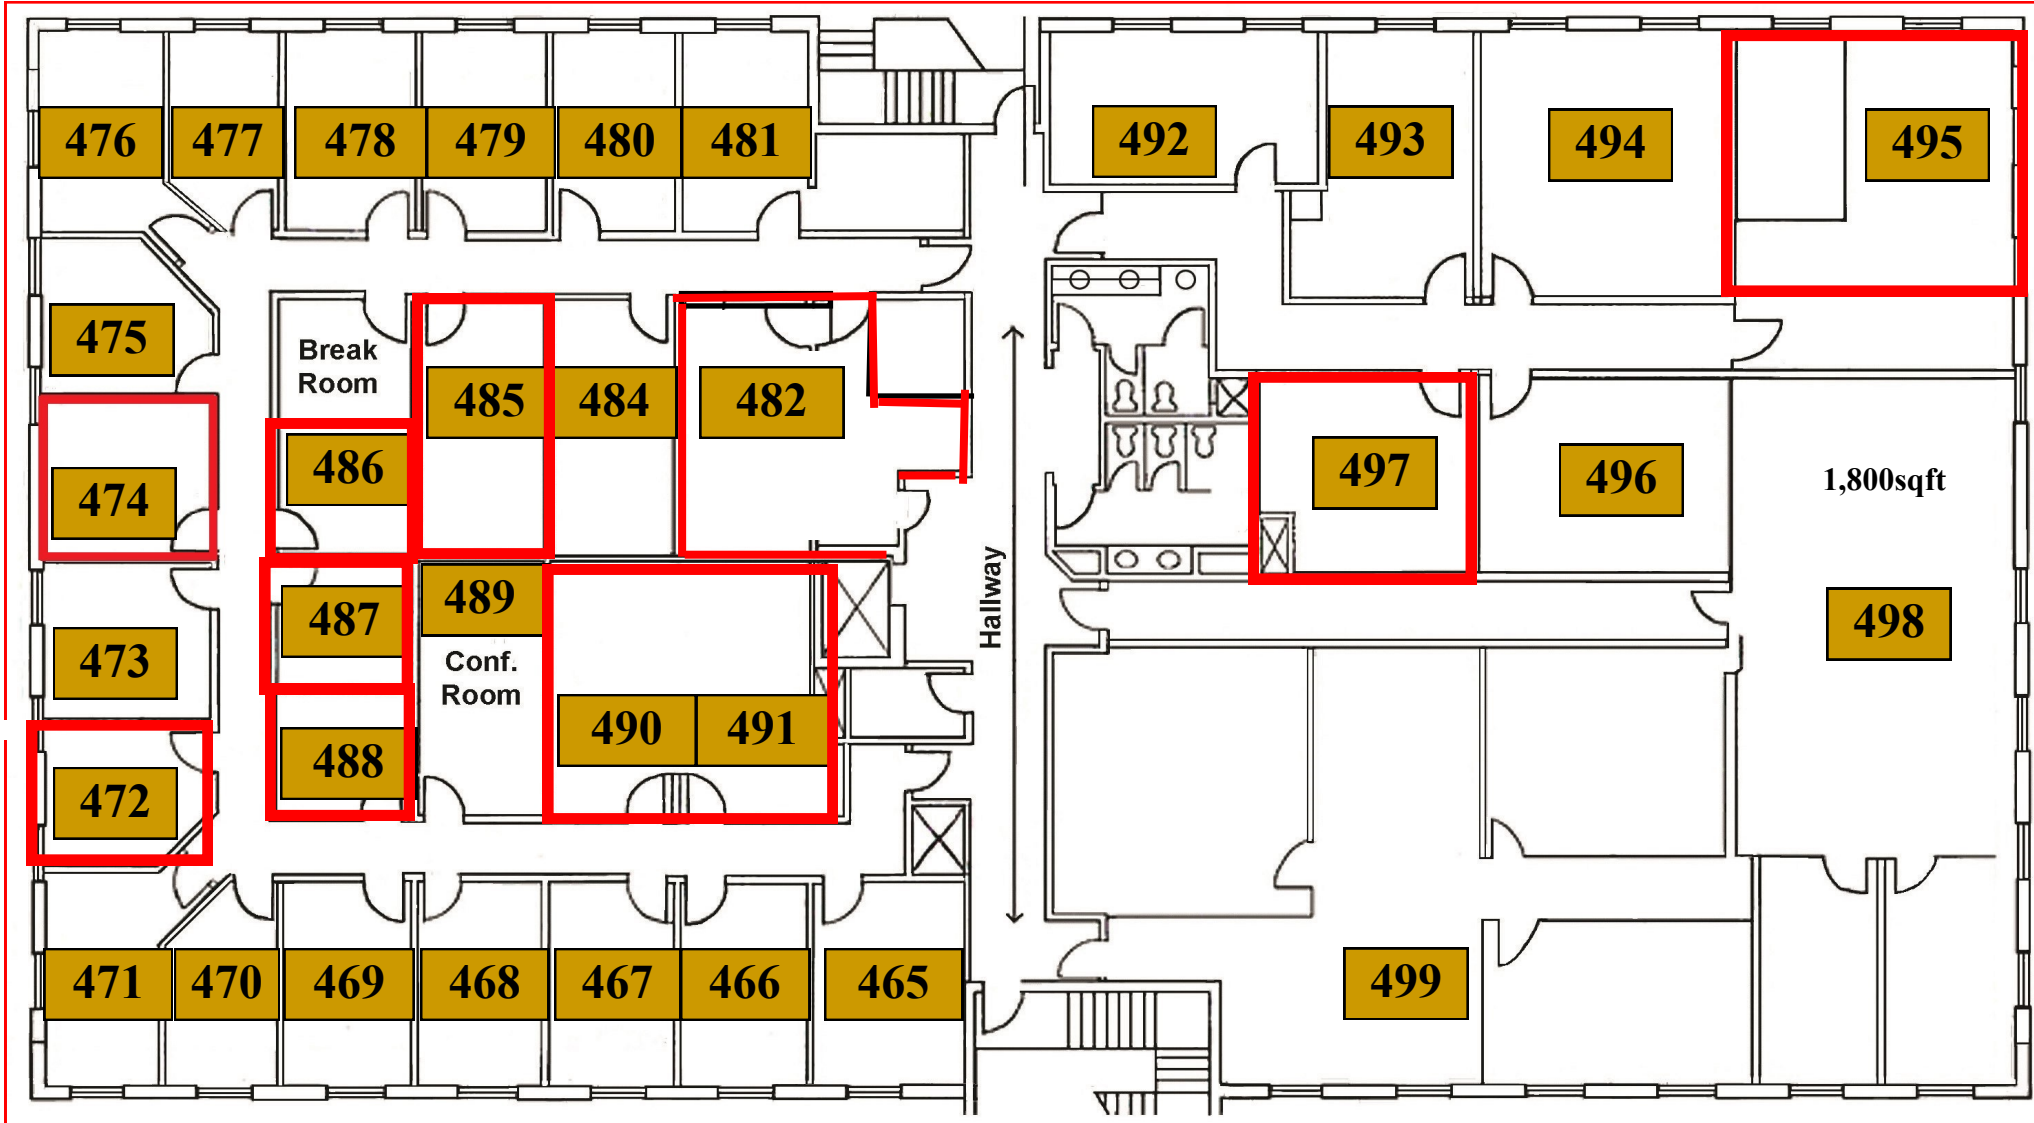

AVAILABLE

TOWN PLAZA *Executive Suites* Building #400