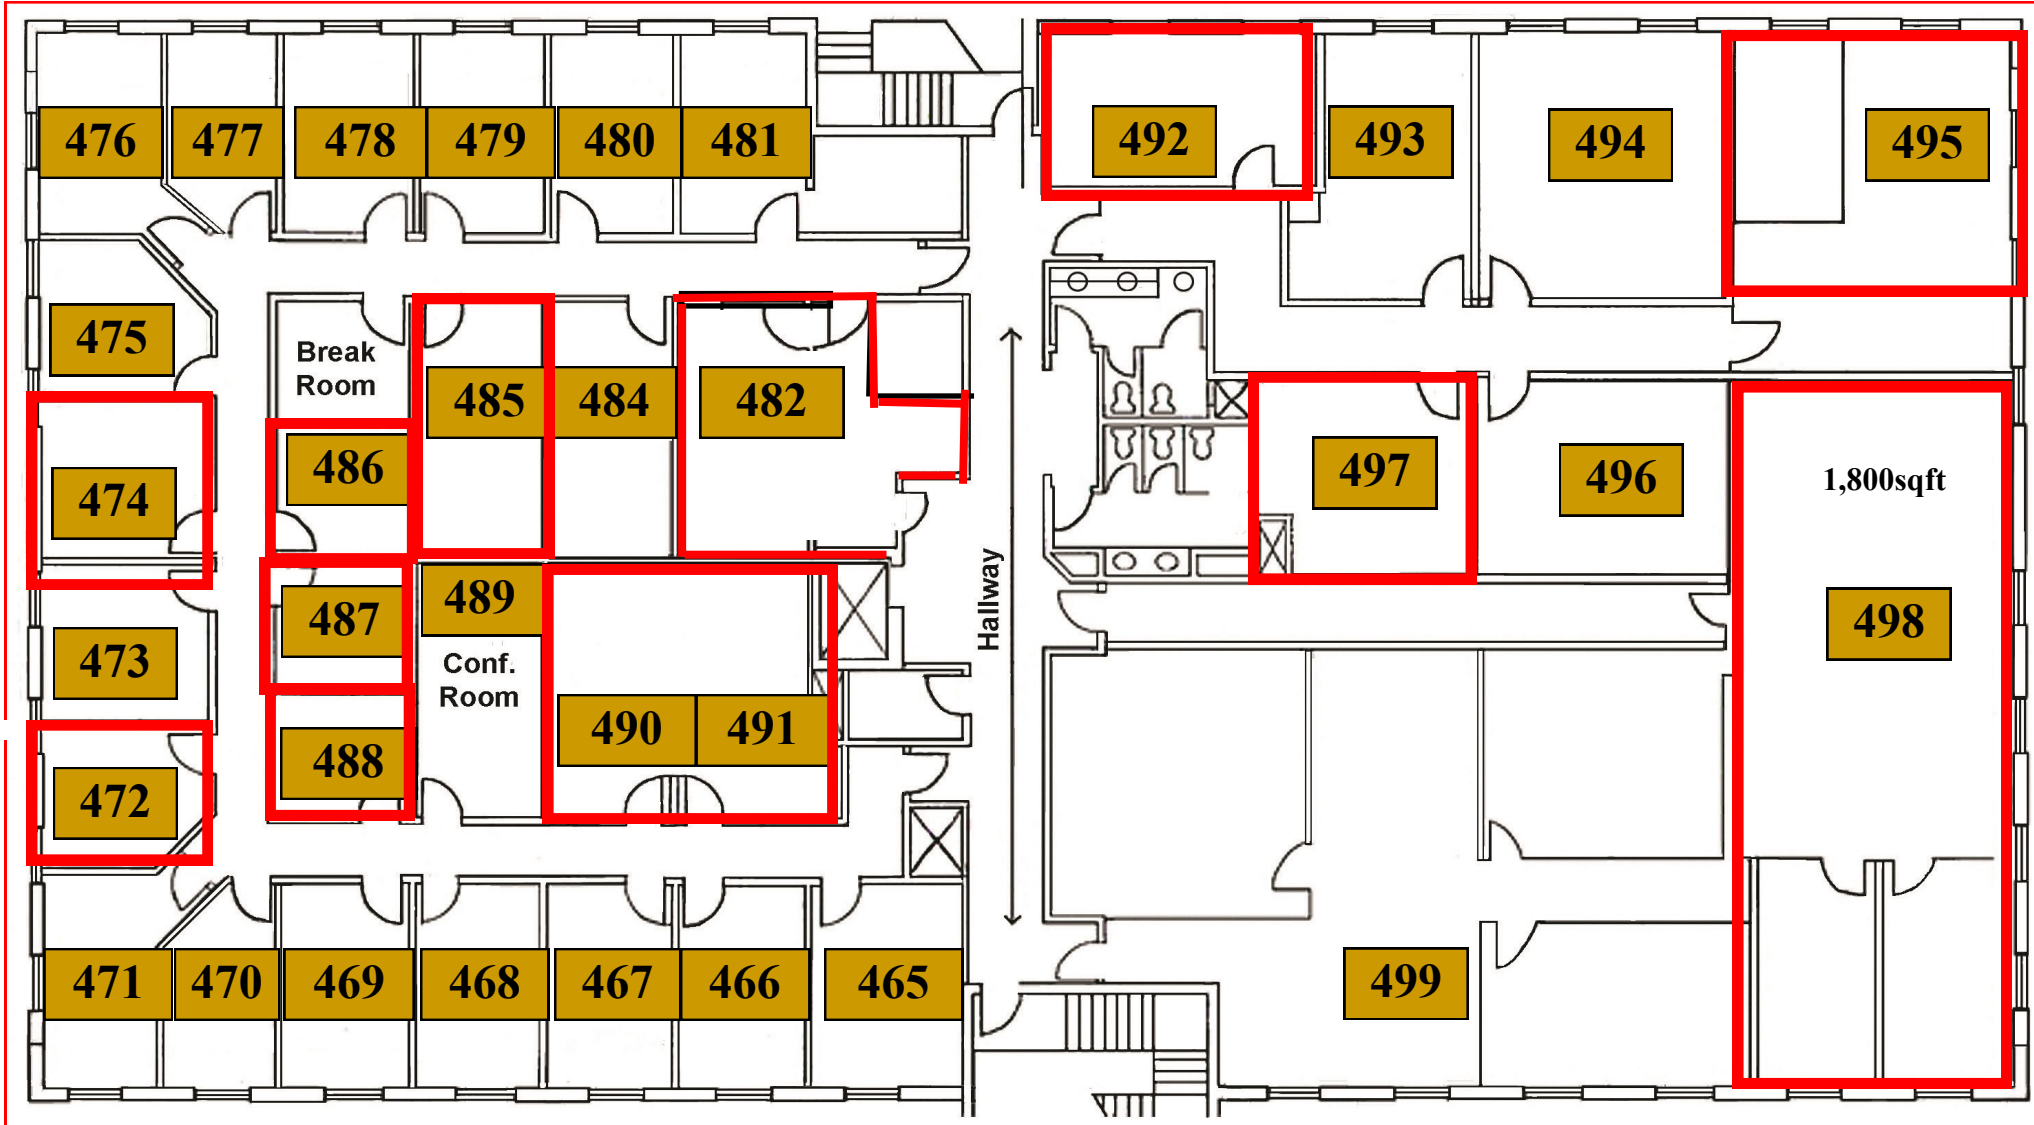

AVAILABLE

TOWN PLAZA *Executive Suites* Building #400