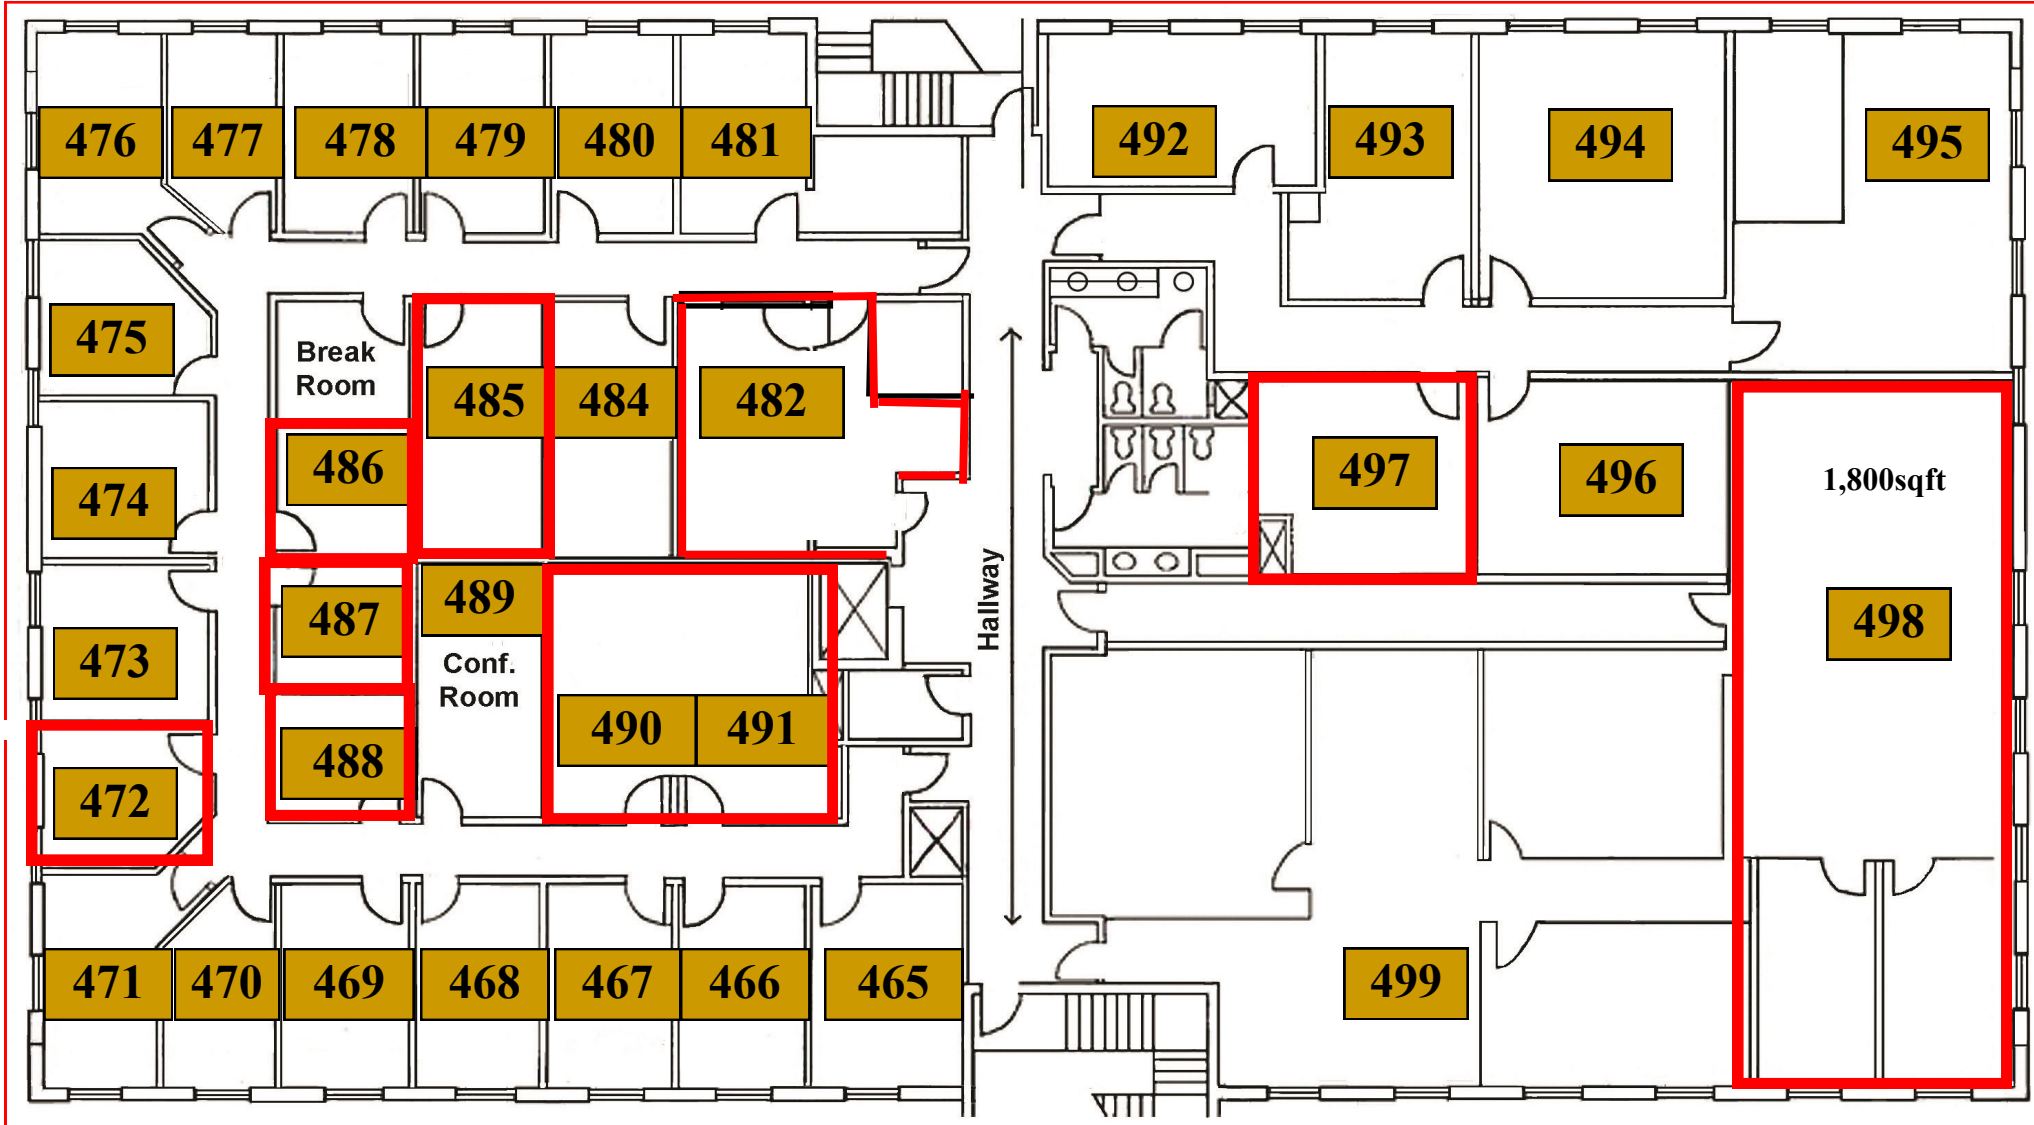

AVAILABLE

TOWN PLAZA *Executive Suites* Building #400