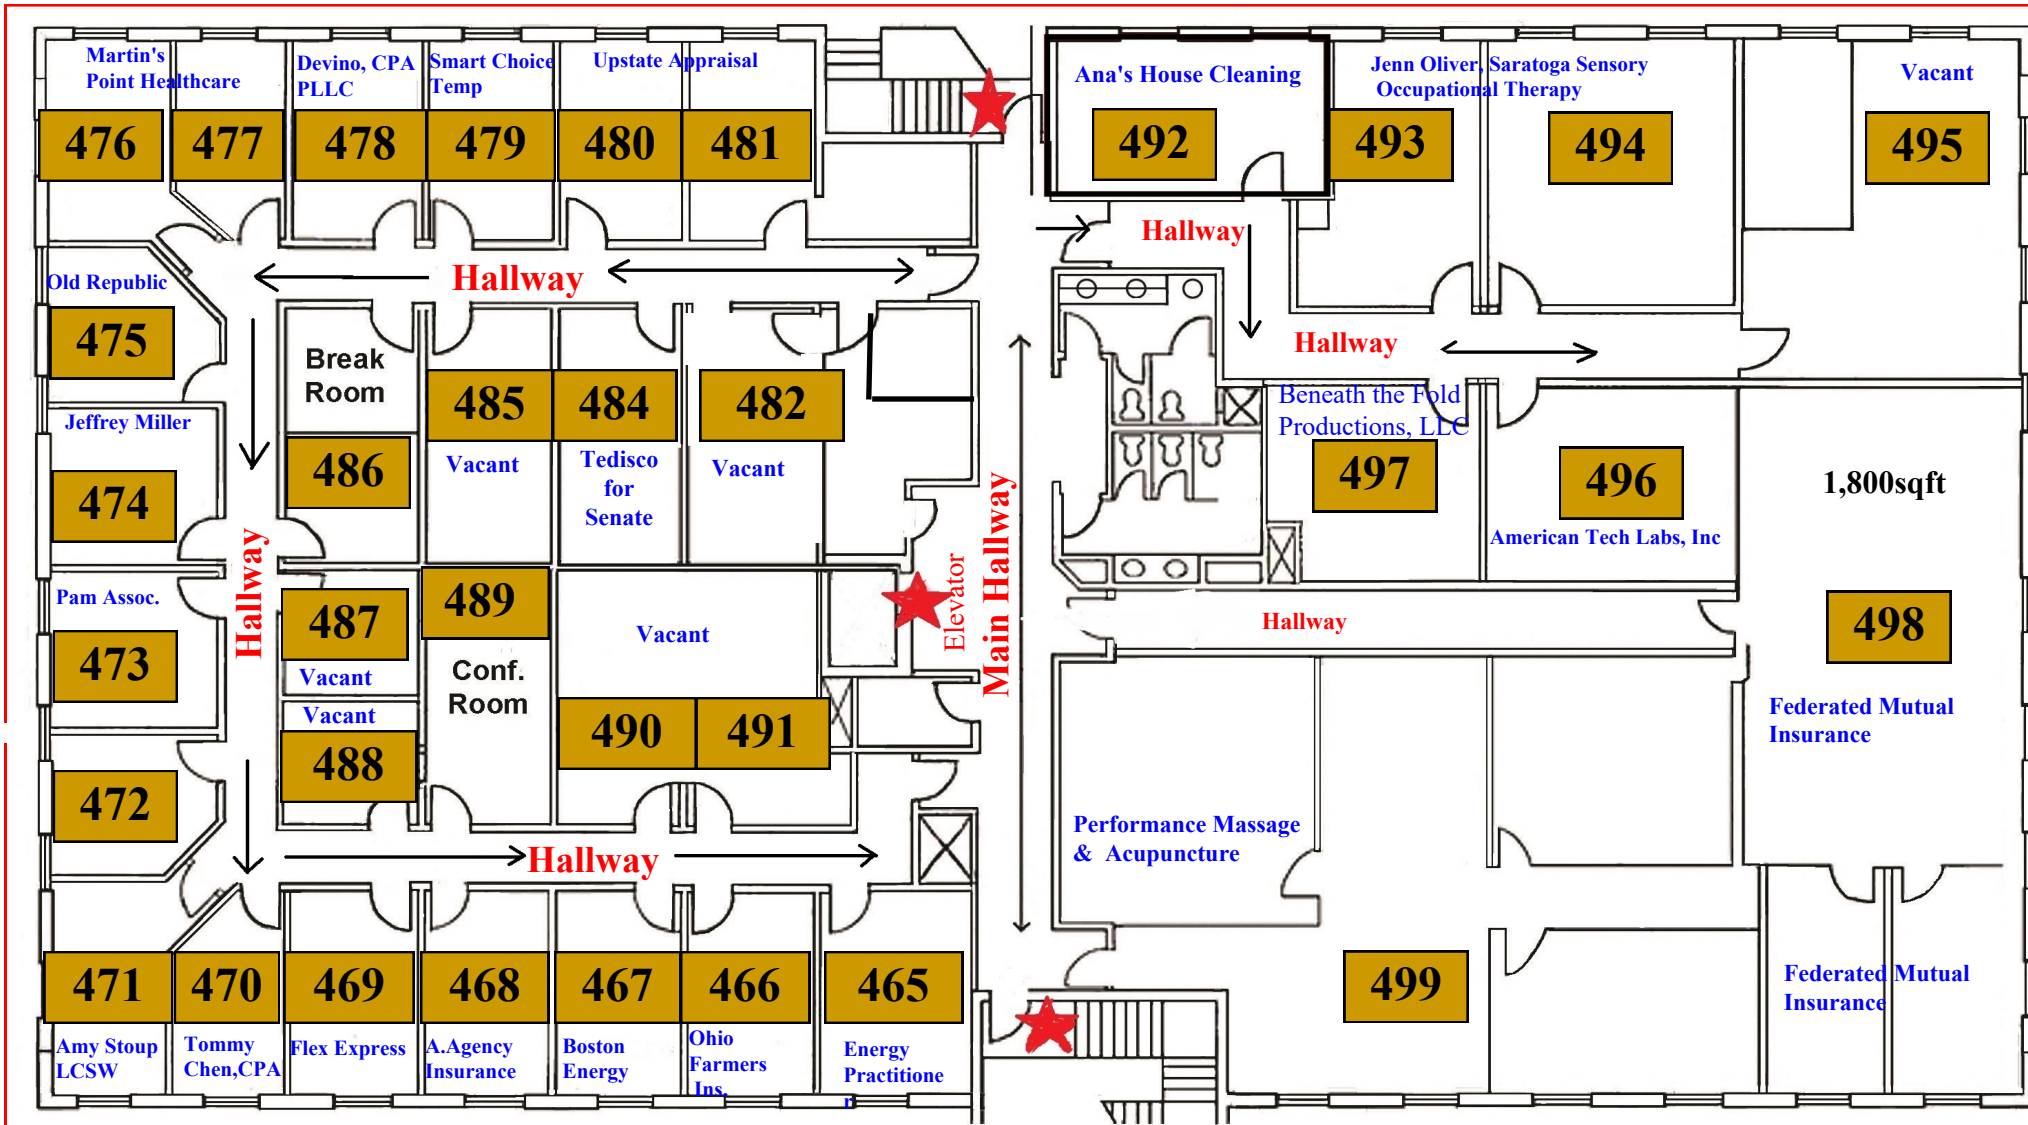

West Entrance

East Entrance

TOWN PLAZA Executive Suites Building #400