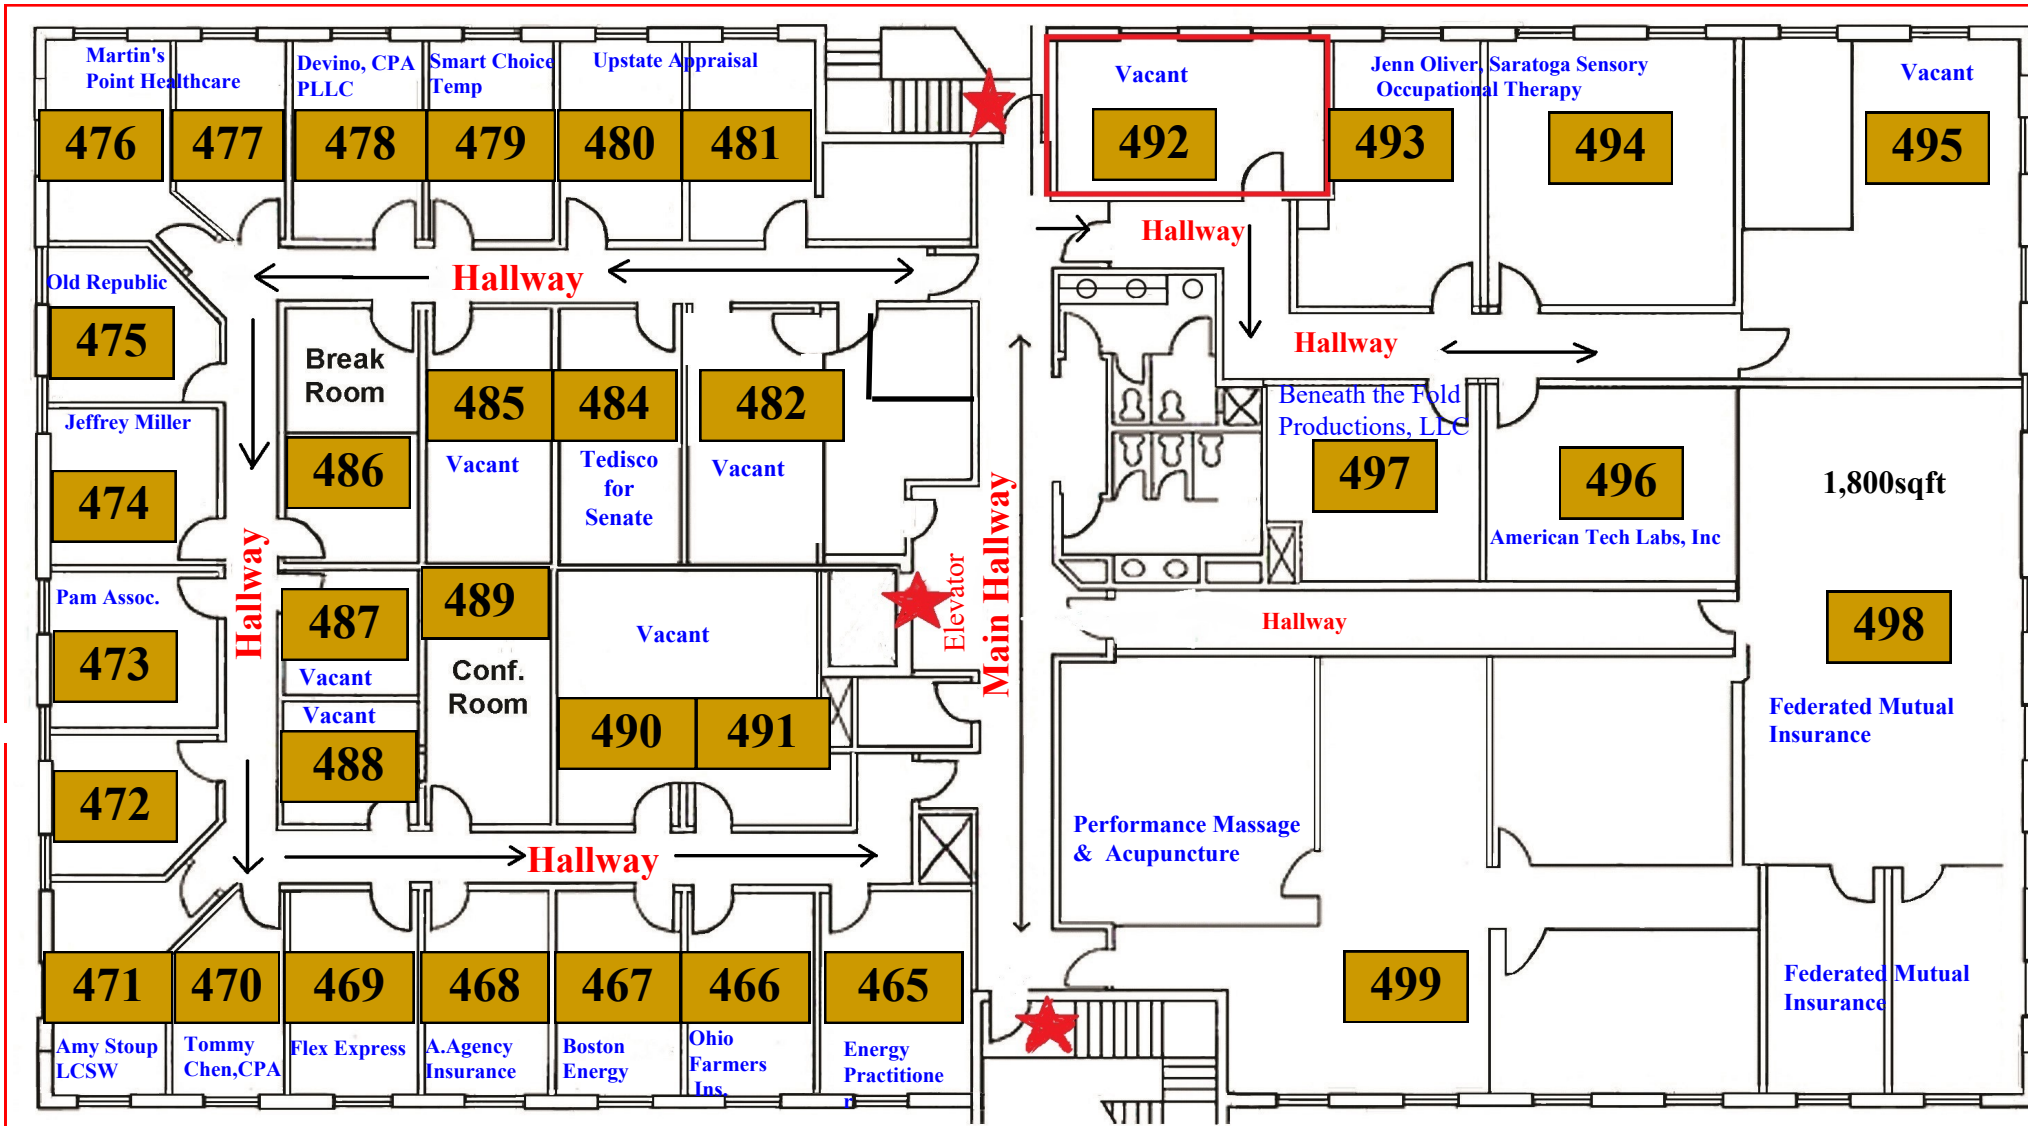

West Entrance

East Entrance

TOWN PLAZA Executive Suites Building #400