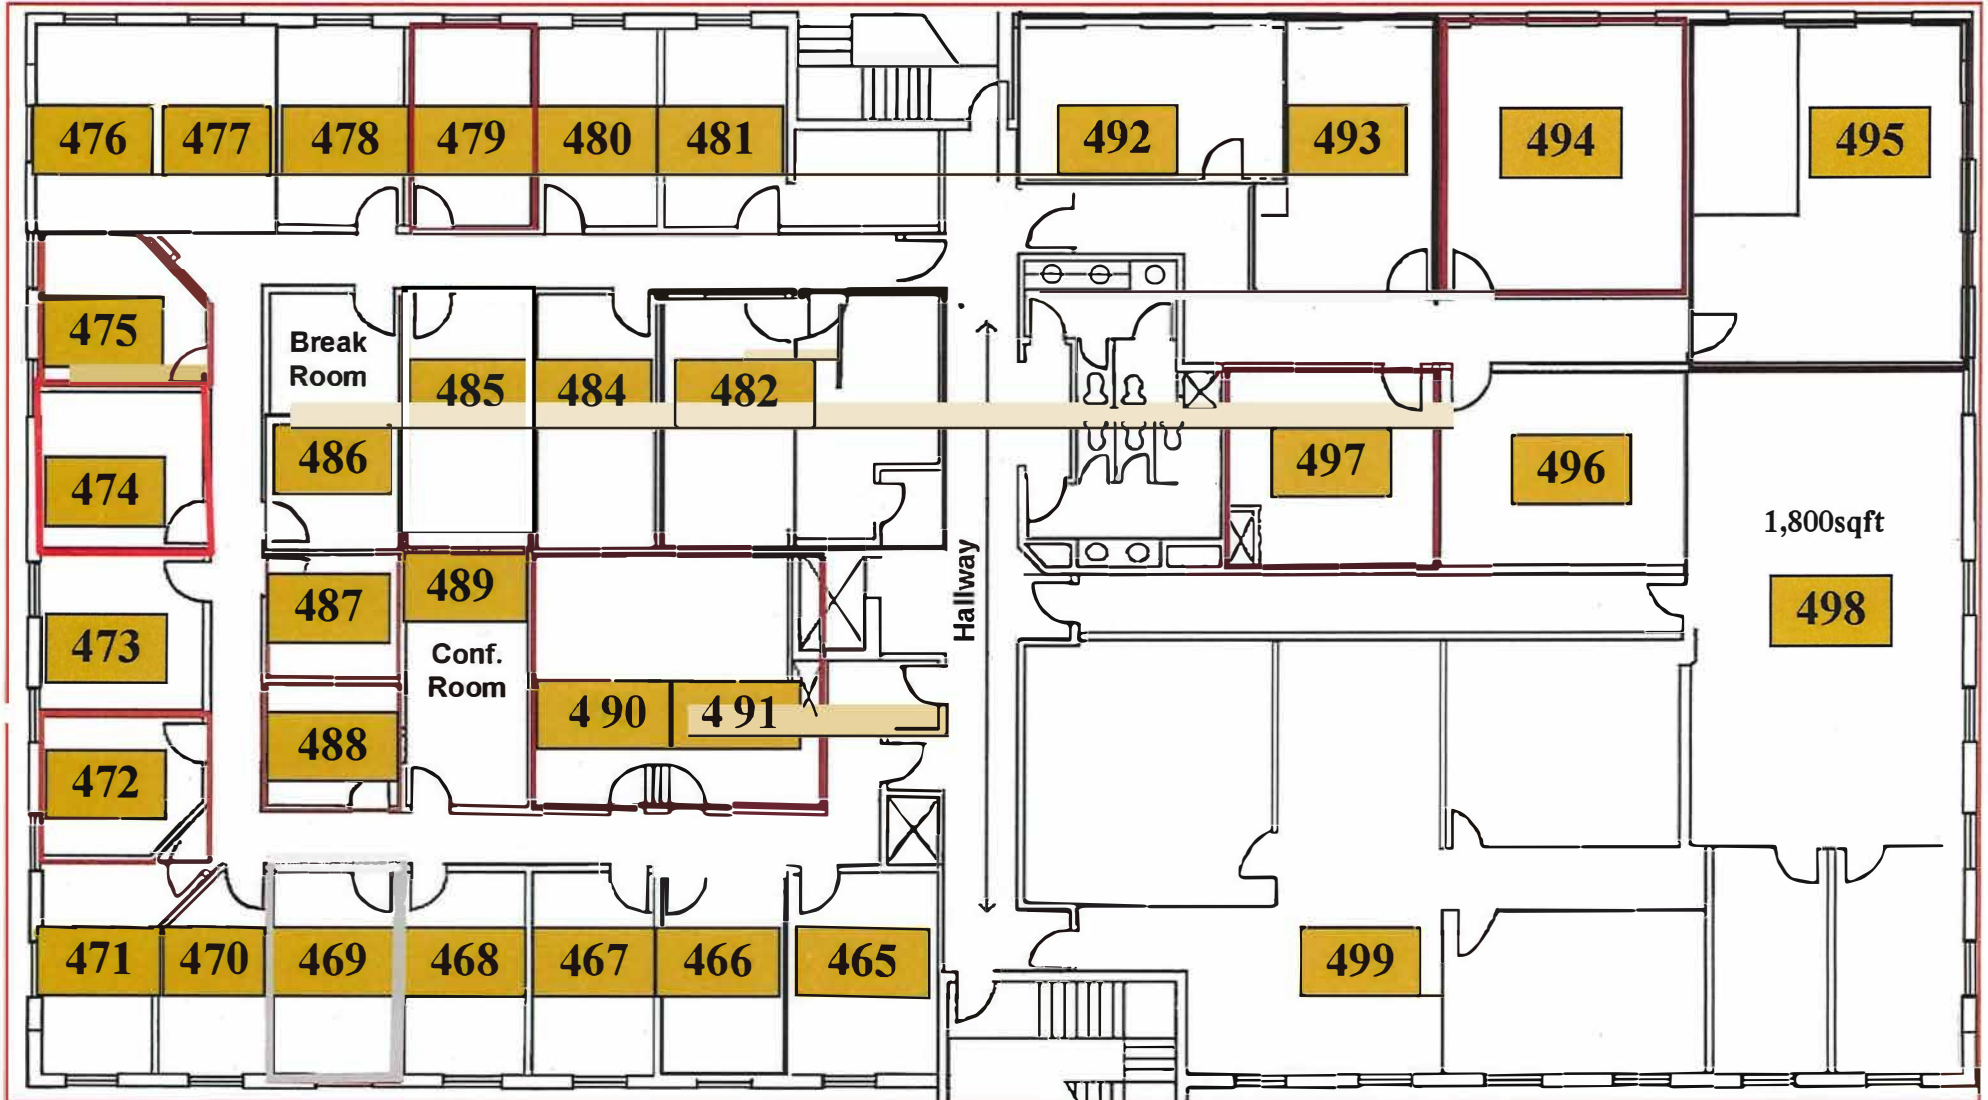

AVAILABLE

TOWN PLAZA Executive Suites Building #400