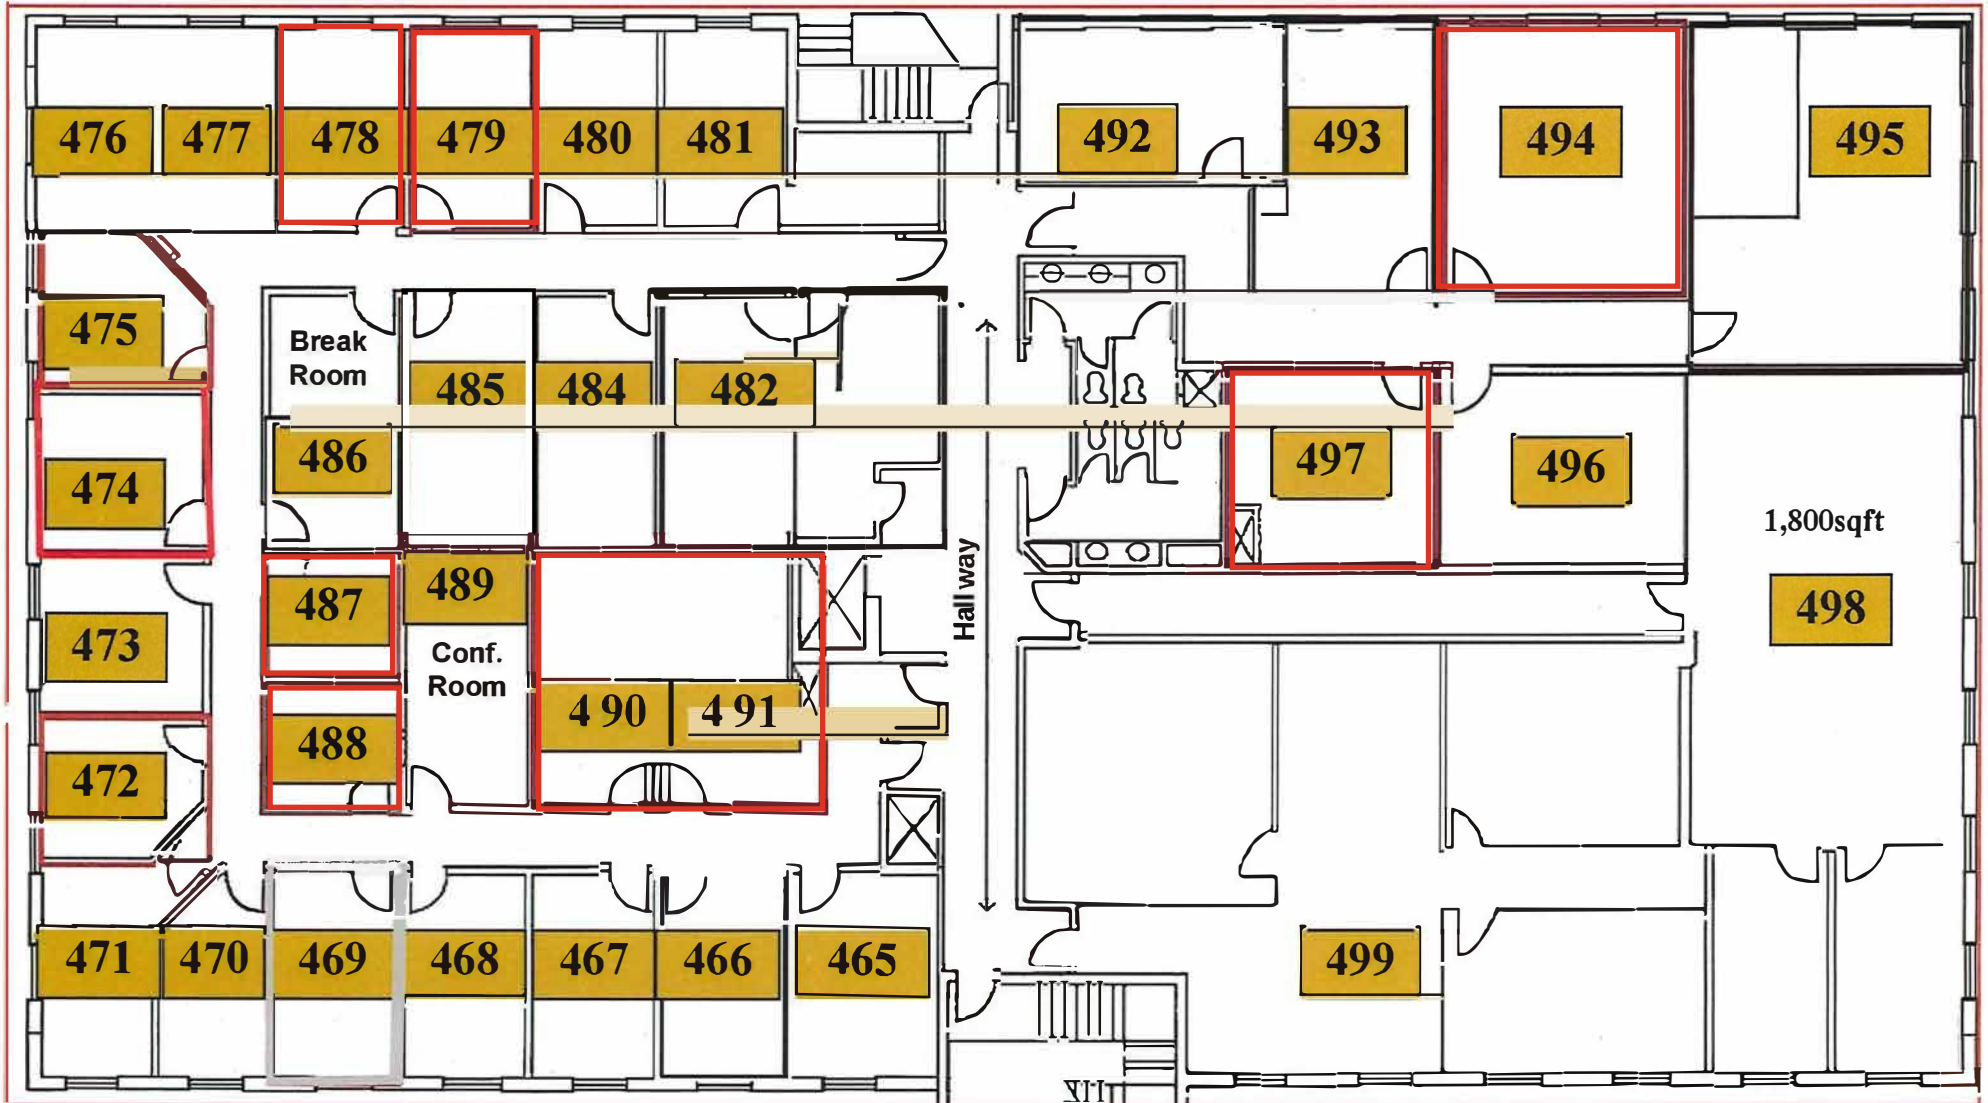

AVAILABLE

TOWN PLAZA Executive Suites Building #400