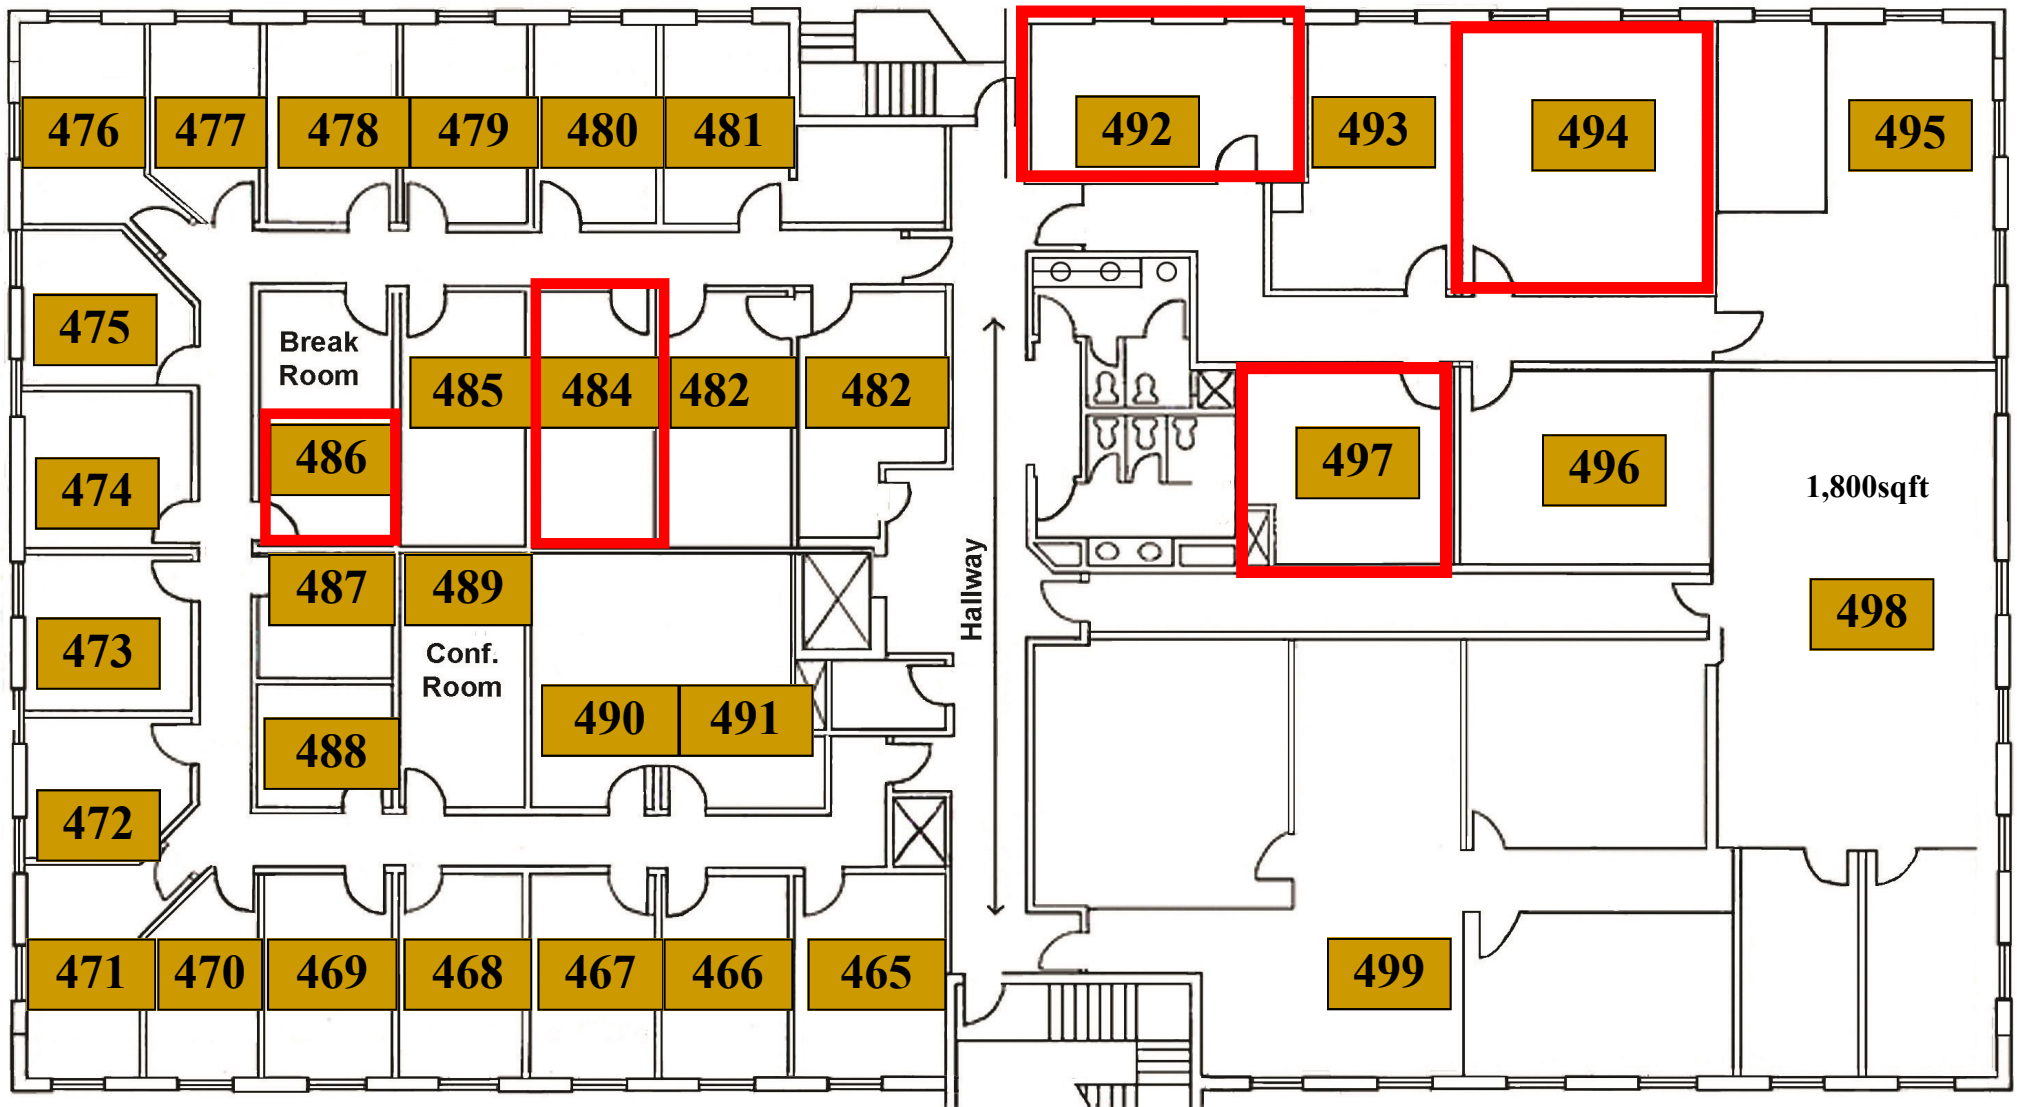

Updated 11/29/2017

AVAILABLE

TOWN PLAZA Executive Suites Building #400