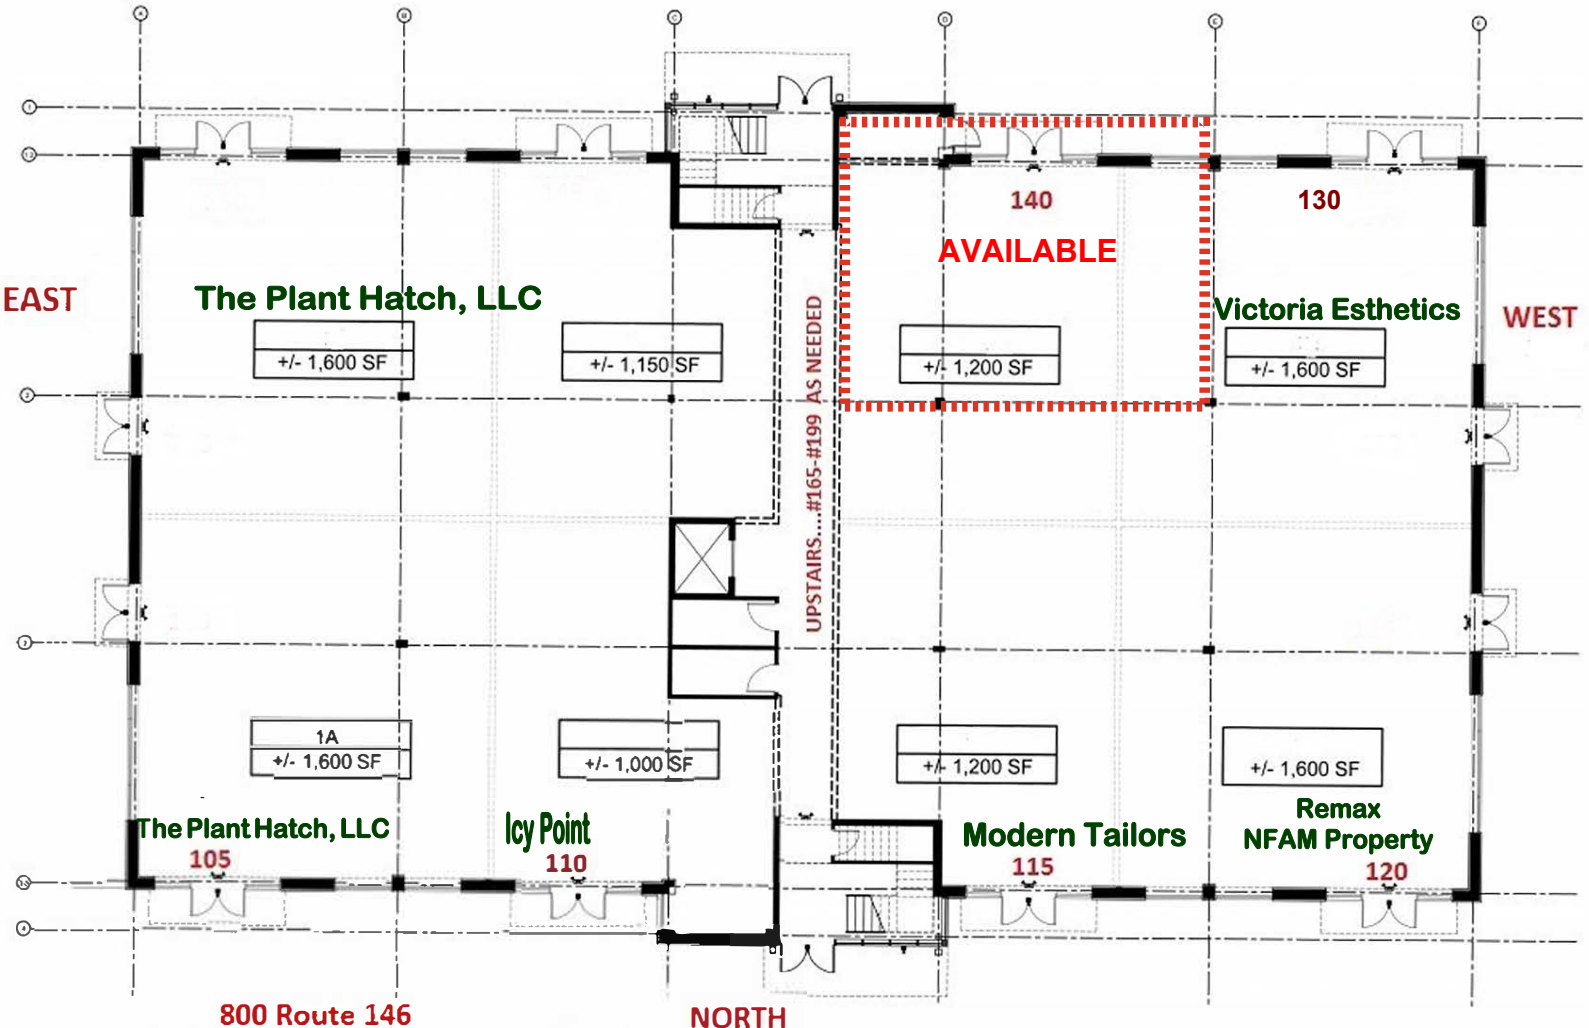

TOWN PLAZA AT CLIFTON PARK

Building #100

SOUTH

CLIFTON PARK, NY 12065

800 Route 146

NORTH