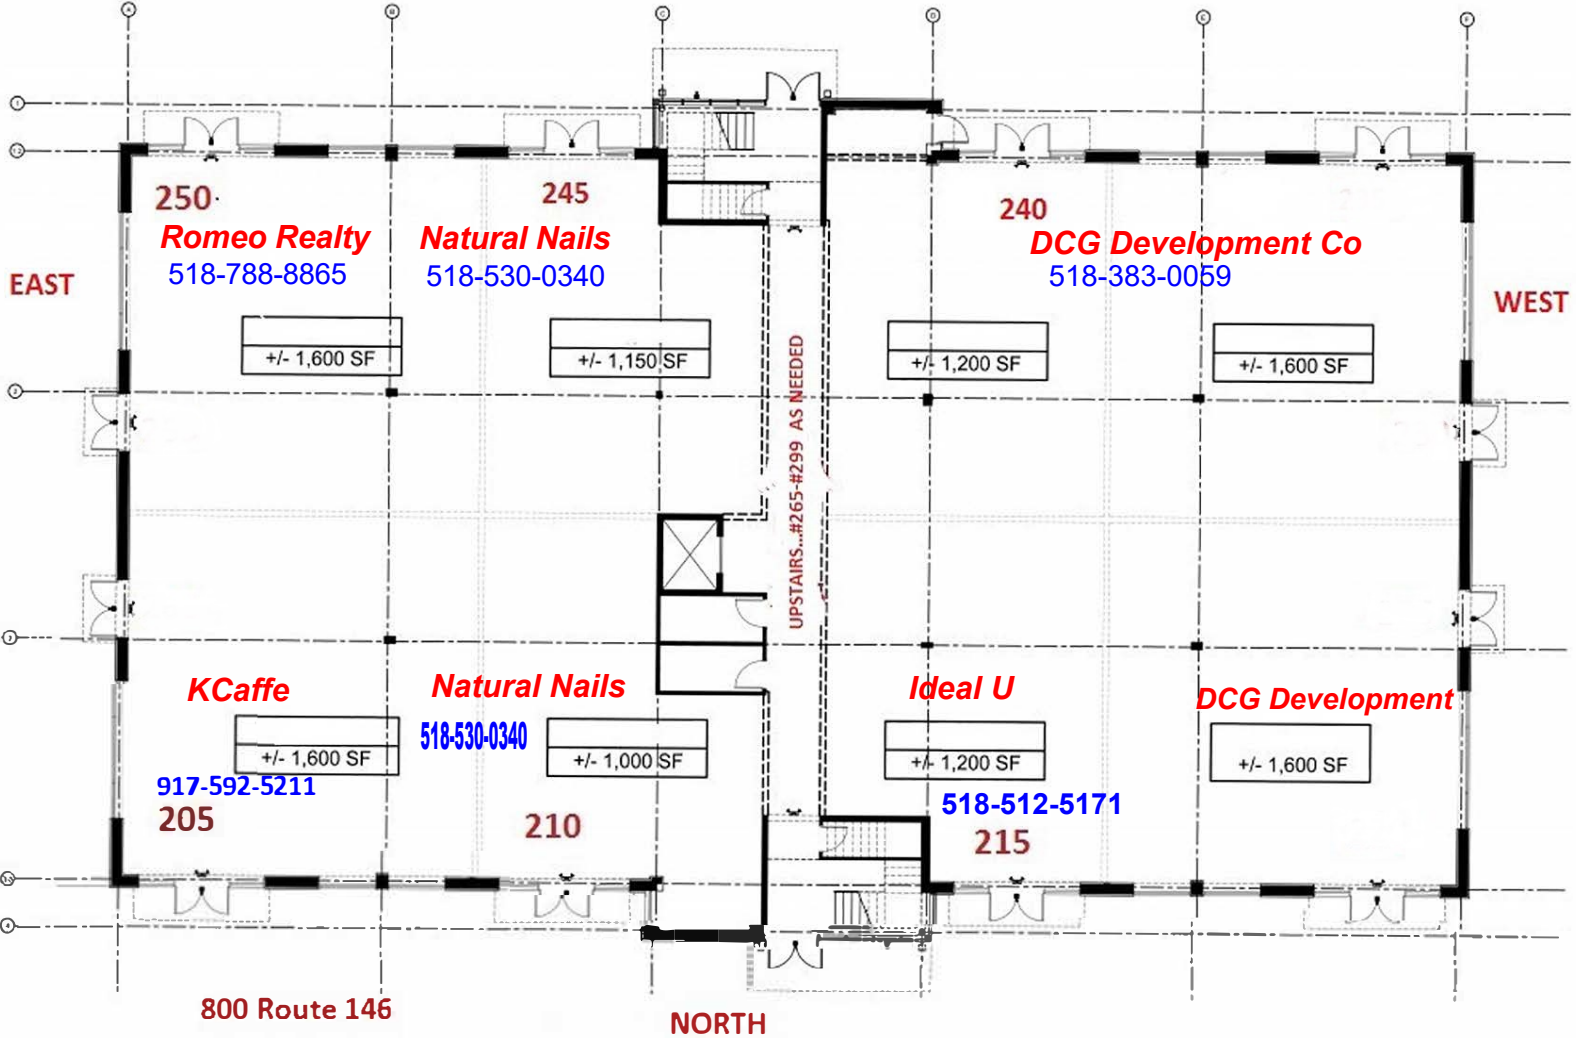

SOUTH

TOWN PLAZA AT CLIFTON PARK

CLIFTON PARK, NY 12065

BUILDING #200

800 Route 146

NORTH