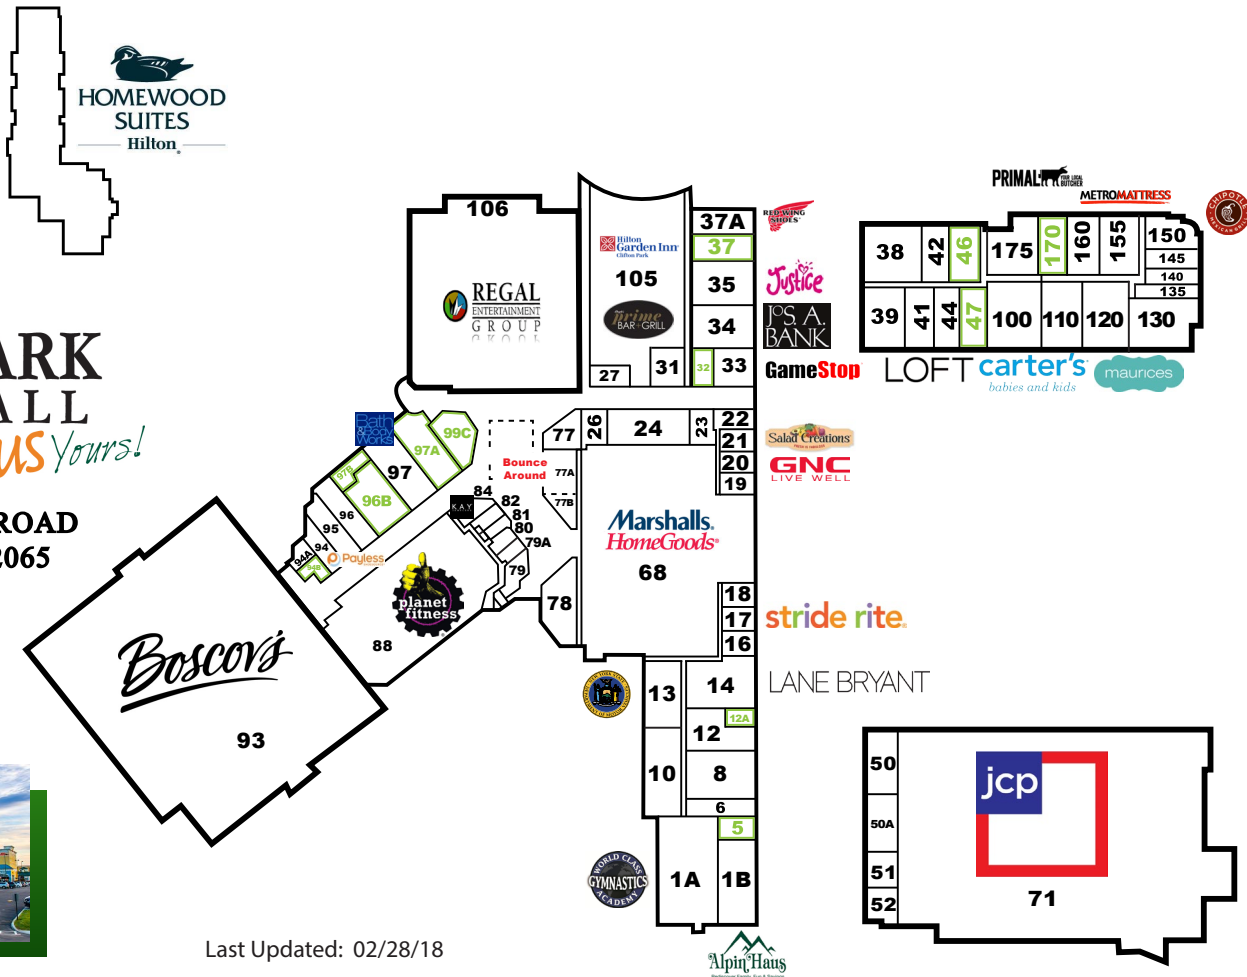

CLIFTON PARK CENTER MALL

Make US Yours!

22 CLIFTON COUNTRY ROAD
CLIFTON PARK, NY 12065
www.shopcpc.com

Last Updated: 02/28/18

SUITE	TENANT	SQUARE FEET	SUITE	TENANT	SQUARE FEET	SUITE	TENANT	SQUARE FEET	SUITE	TENANT	SQUARE FEET
FS	99 Restaurant		24	Sports Plus	2,480	52	Clifton Park Bootery	740	96	Dollar Store	2,787
FS	Olive Garden		26	Claire's Boutique	1,390	68	Marshalls/ HomeGoods	50,000	96B	Available	4,525
1A	World Class Gymnastics	8,907	27	Elizabeth Fox Photography	975	71	JCPenney	103,046	97	Bath & Body Works	3,000
1B	Alpin Haus	6,000	31	Hilton Garden Inn	1,906	77	Time Square	1,600	97A	Available	3,941
5	Available	940	32	Available	900	77A	Bounce Around	1,053	97B	Available	1,500
6	Universal Lacrosse	1,540	33	GameStop	1,575	77B	Bounce Around	2,000	99C	Available	2,280
8	World Class Dance	5,520	34	Jos. A. Bank	4,050	78	Toxic VR &	4,100	100	LOFT	5,000
10	I Love Kick Boxing	4,000	35	Justice	4,060		Tru-Escape Mystery Rooms		105	Hilton Garden Inn	
12	Giggle Lounge	3,465	37A	Red Wing Shoes	2,000	79	Mall Office	500	106	Regal Stadium	47,000
12A	Available	990	37	Available	2,500	79A	Omni Fit Kitchen	560	110	Carter's	4,100
13	DMV	3,740	38	Hair & Body Essentials	5,000	80	China Café	540	120	Maurices	4,500
14	Lane Bryant	5,905	39	Marrakesh Moroccan Restaurant	3,625	81	Villa Pizza	600	130	Buffalo Wild Wings	5,714
16	Table-Tabletop Adventures and Comics	1,230	41	Sakura	2,911	82	Hot Dog Charlie's	710	135	Supercuts	1,295
17	Stride Rite	1,230	42	Hellert Music Studio	1,900	84	Kay Jewelers	1,193	140	Vapor Geekz	1,240
18	Nail Trix	1,230	44	Mocha Lisa's Caffé	2,000	88	Planet Fitness	25,000	145	Menchie's	1,447
19	Cell Phone Fixer	1,230	46	Available	2,140	93	Boscov's	192,544	150	Chipotle	2,363
20	GNC	1,230	47	Available	2,500	94	Payless Shoes	2,521	155	Metro Mattress	3,111
21	Salad Creations	1,600	50	Snip-its	1,600	94A	Sheriff's Department	800	160	Primal. Your Local Butcher	2,884
22	ta-da!	1,270	50A	C & M Upholstery	1,804	94B	Available	1,000	175	Available	2,305
23	Jackson Hewitt Tax Service	1,210	51	Marino Design Group	861	95	Unisex Hair Design	1,993			

SUITE	TENANT	SQUARE FEET
1	Starbucks	2,400
2	Available	2,400
3	C & M Upholstery	2,400
4	Available	2,100
5	Carpet One	2,100
6	Carpet One	6,000
8	Smashburger	2,800
9	Available	2,460
10	Available	2,000
11	at&t	2,000

FOR MORE INFORMATION

RICK EAGLESTONE
DONALD MACELROY
518.371.RENT
www.dcgdevelopment.com