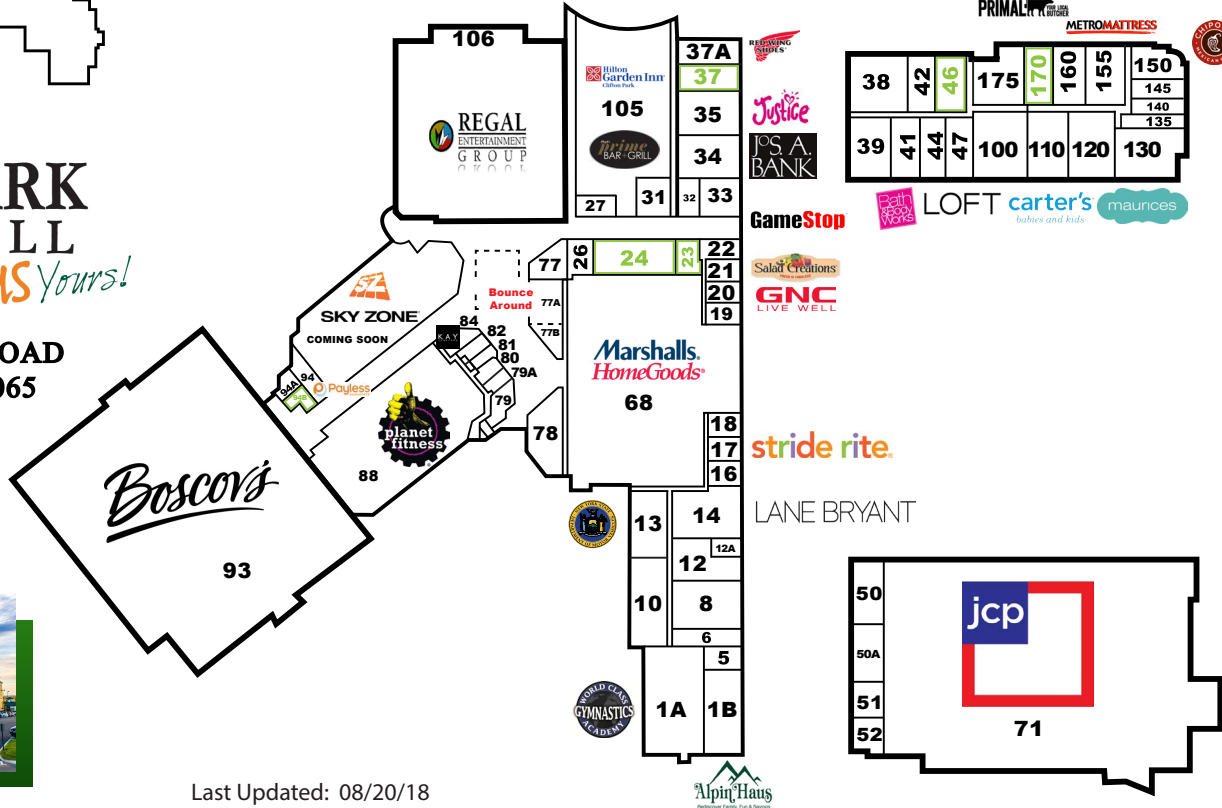

# CLIFTON PARK CENTER MALL

Make US Yours!

22 CLIFTON COUNTRY ROAD  
CLIFTON PARK, NY 12065  
[www.shopcpc.com](http://www.shopcpc.com)

Last Updated: 08/20/18

SUITE	TENANT	SQUARE FEET
FS	99 Restaurant	
FS	Olive Garden	
1A	World Class Gymnastics	8,907
1B	Alpin Haus	6,000
5	Elizabeth Fox Photography	940
6	Universal Lacrosse	1,540
8	World Class Dance	5,520
10	I Love Kick Boxing	4,000
12	Giggle Lounge	3,465
12A	Fruit Loop	990
13	DMV	3,740
14	Lane Bryant	5,905
16	Taffe-Tabletop Adventures and Comics	1,230
17	Stride Rite	1,230
18	Nail Trix	1,230
19	Cell Phone Fixer	1,230
20	GNC	1,230
21	Salad Creations	1,600

SUITE	TENANT	SQUARE FEET
22	ta-da!	1,270
23	Available	1,210
24	Available	2,480
26	Claire's Boutique	1,390
27	Unisex Hair Design	975
31	Hilton Garden Inn	1,906
32	Dollar Store	900
33	GameStop	1,575
34	Jos. A. Bank	4,050
35	Justice	4,060
37A	Red Wing Shoes	2,000
37	Available	2,500
38	Hair & Body Essentials	5,000
39	Marrakesh Moroccan Restaurant	3,625
41	Sakura	2,911
42	Hellert Music Studio	1,900
44	Mocha Lisa's Caffé	2,000
46	Available	2,140

SUITE	TENANT	SQUARE FEET
47	Bath & Body Works	2,500
50	Snip-its	1,600
50A	C & M Upholstery	1,804
51	Marino Design Group	861
52	Clifton Park Bootery	740
68	Marshalls/ HomeGoods	50,000
71	JCPenney	103,046
77	Time Square	1,600
77A	Bounce Around	1,053
77B	Bounce Around	2,000
78	Toxic VR & Tru-Escape Mystery Rooms	4,100
79	Mall Office	500
79A	Omni Fit Kitchen	560
80	China Café	540
81	Villa Pizza	600
82	Hot Dog Charlie's	710
84	Kay Jewelers	1,193
88	Planet Fitness	25,000

SUITE	TENANT	SQUARE FEET
1	Starbucks	2,400
2	iCRYO (COMING SOON)	2,400
3	C & M Upholstery	2,400
4	Mathnasium	2,100
5	Carpet One	2,100
6	Carpet One	6,000
8	Smashburger	2,800
9	Available	2,460
10	Financial Engines (COMING SOON)	2,000
11	at&t	2,000