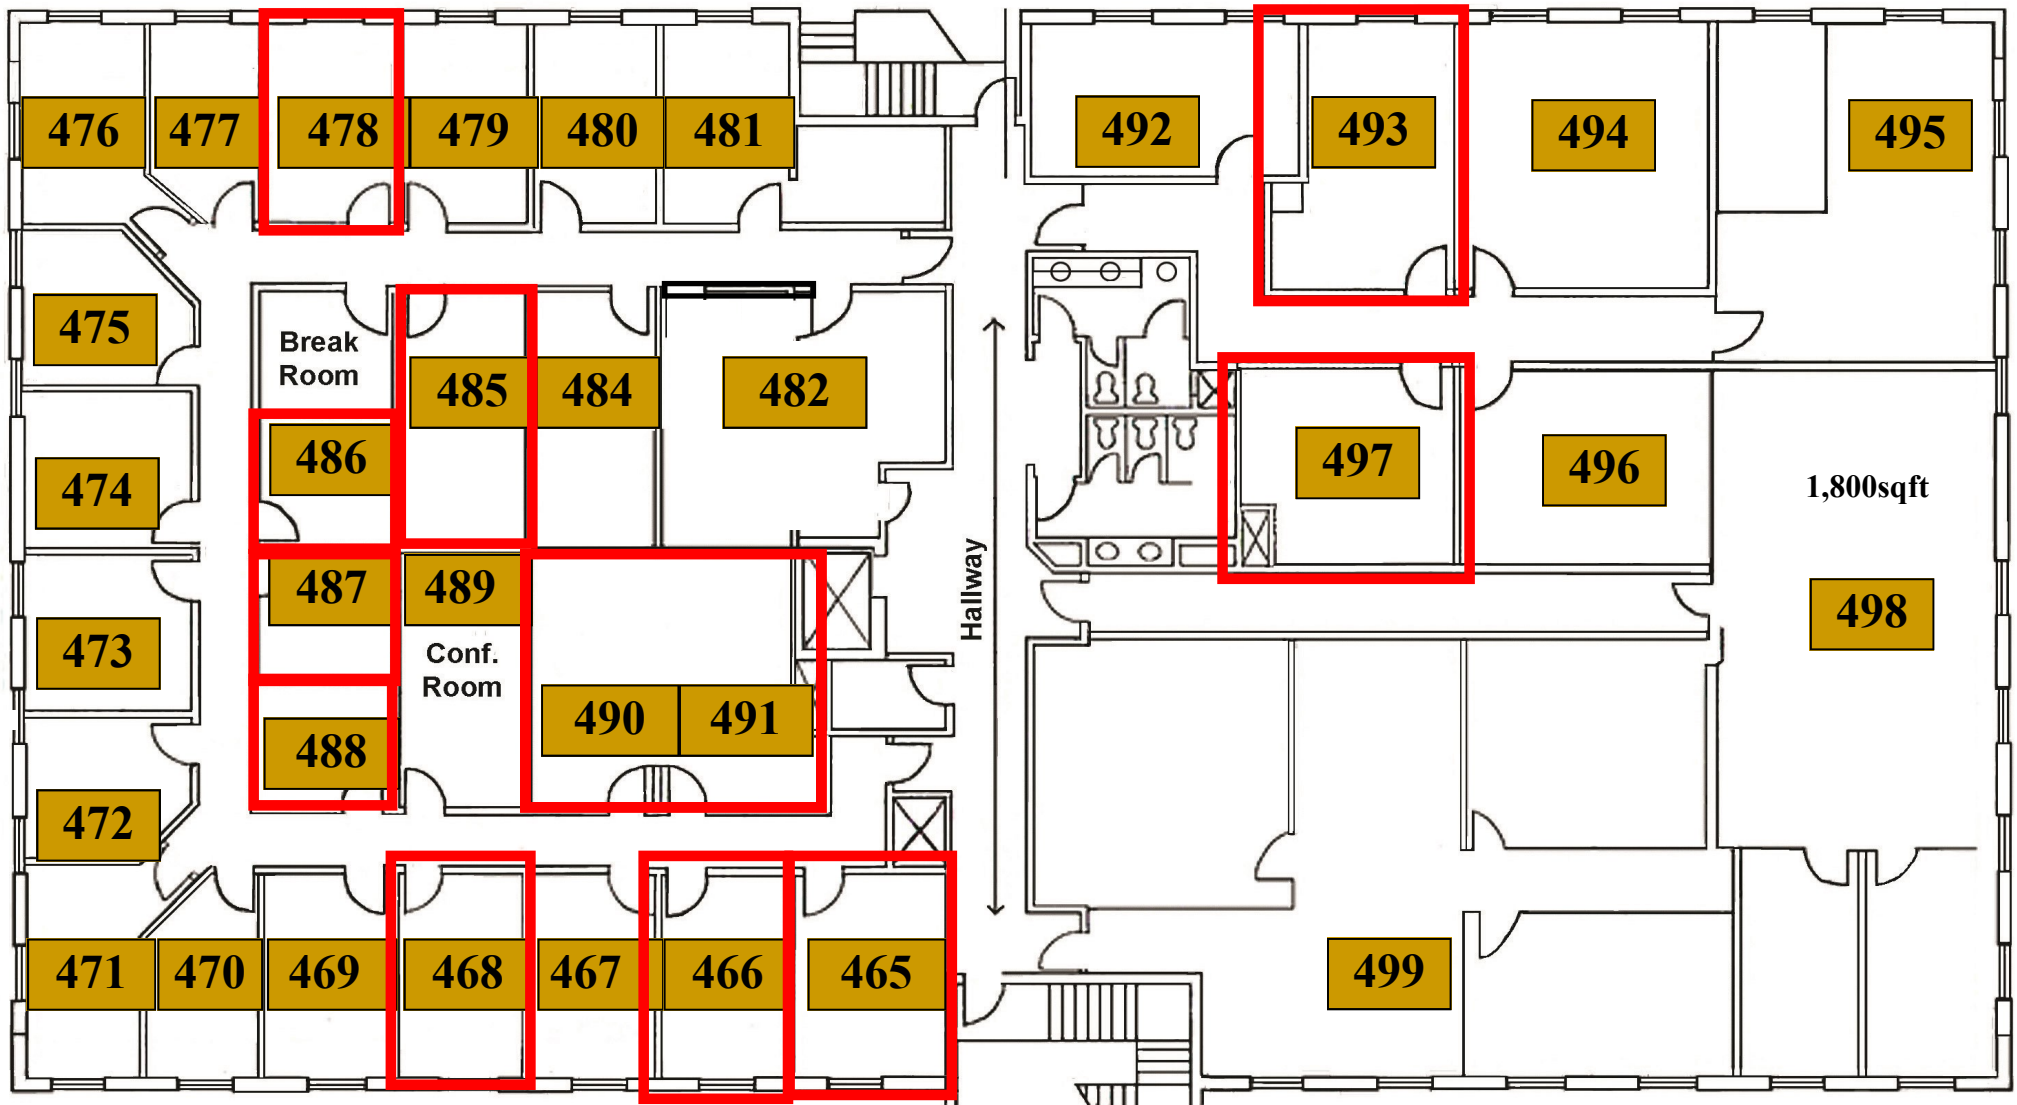

Updated 1/30/2020

AVAILABLE

**TOWN PLAZA *Executive Suites* Building #400**