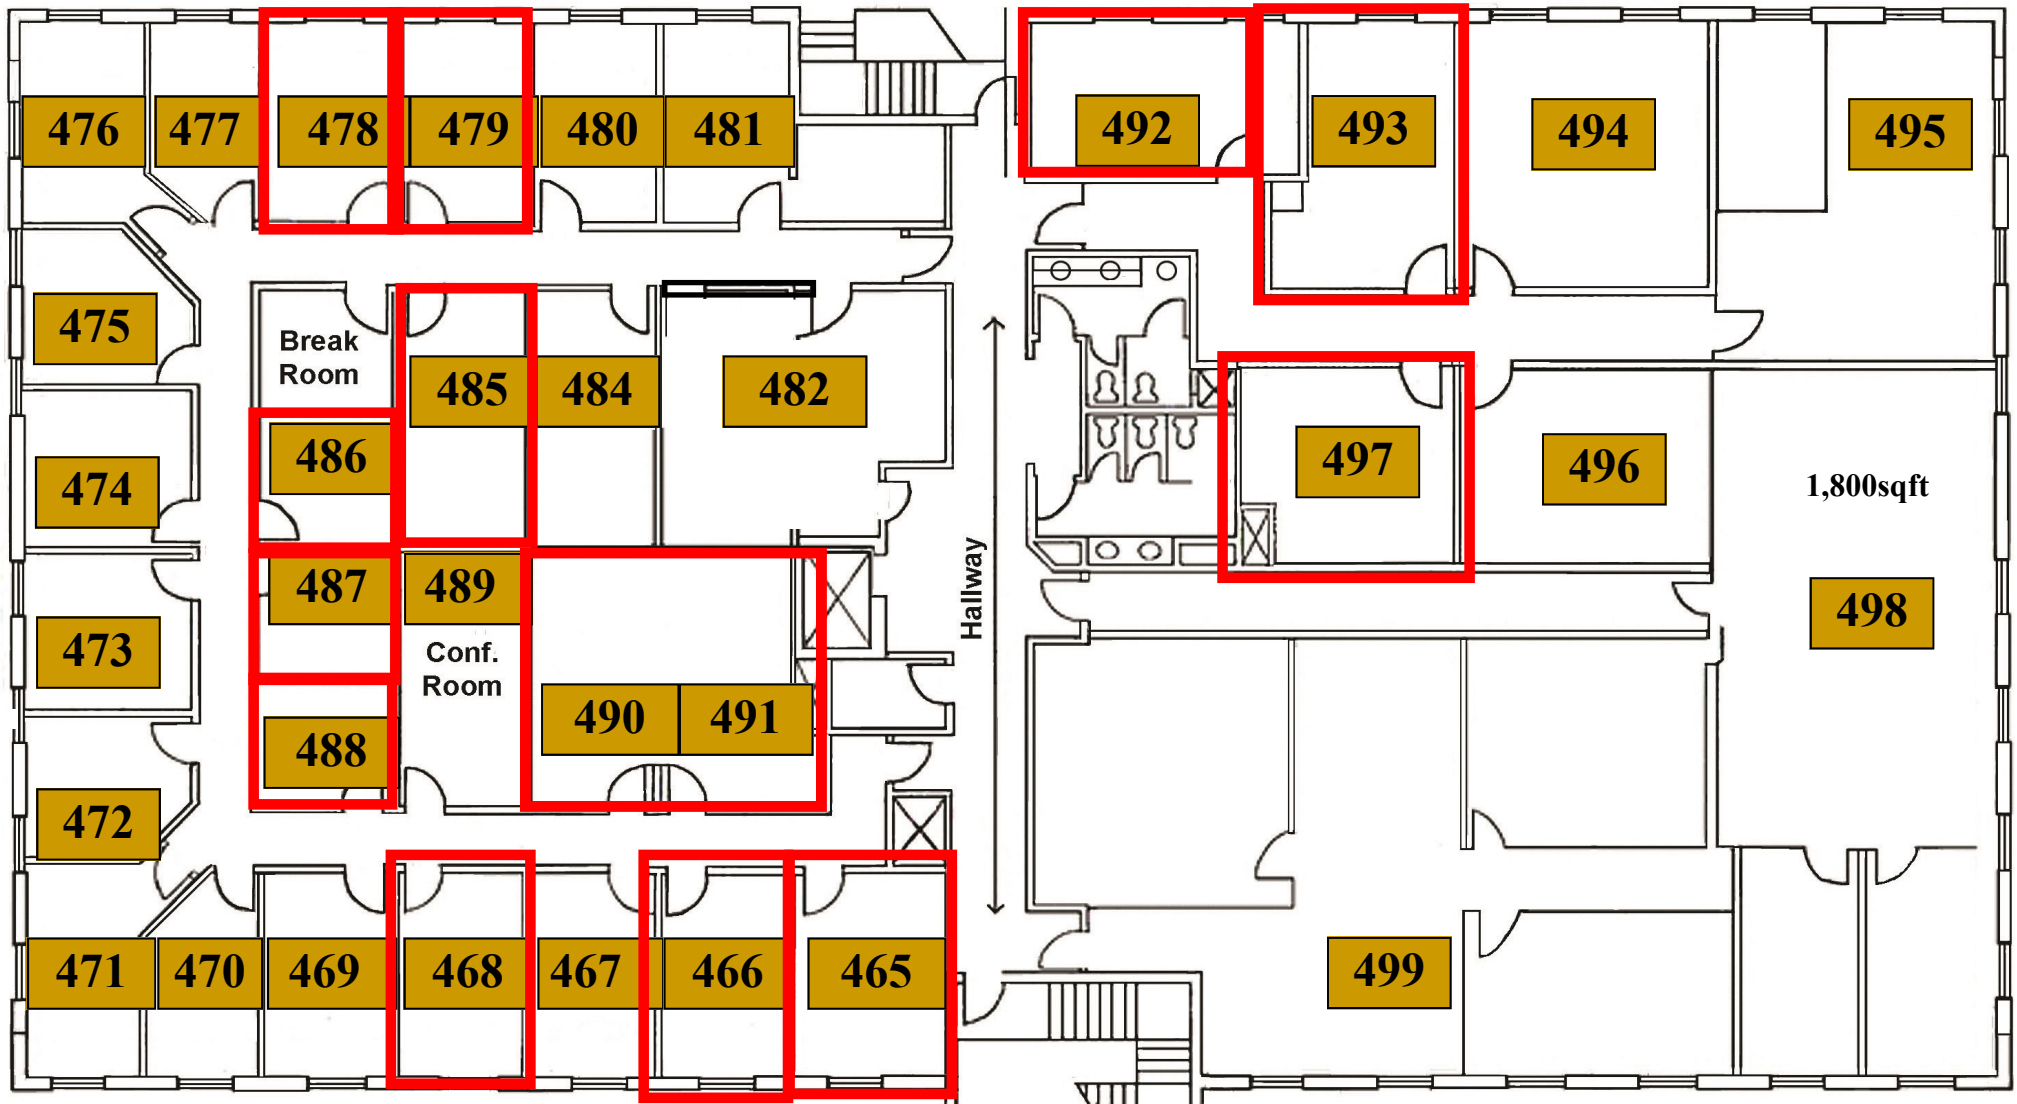

Updated 1/31/2020

AVAILABLE

TOWN PLAZA *Executive Suites* Building #400