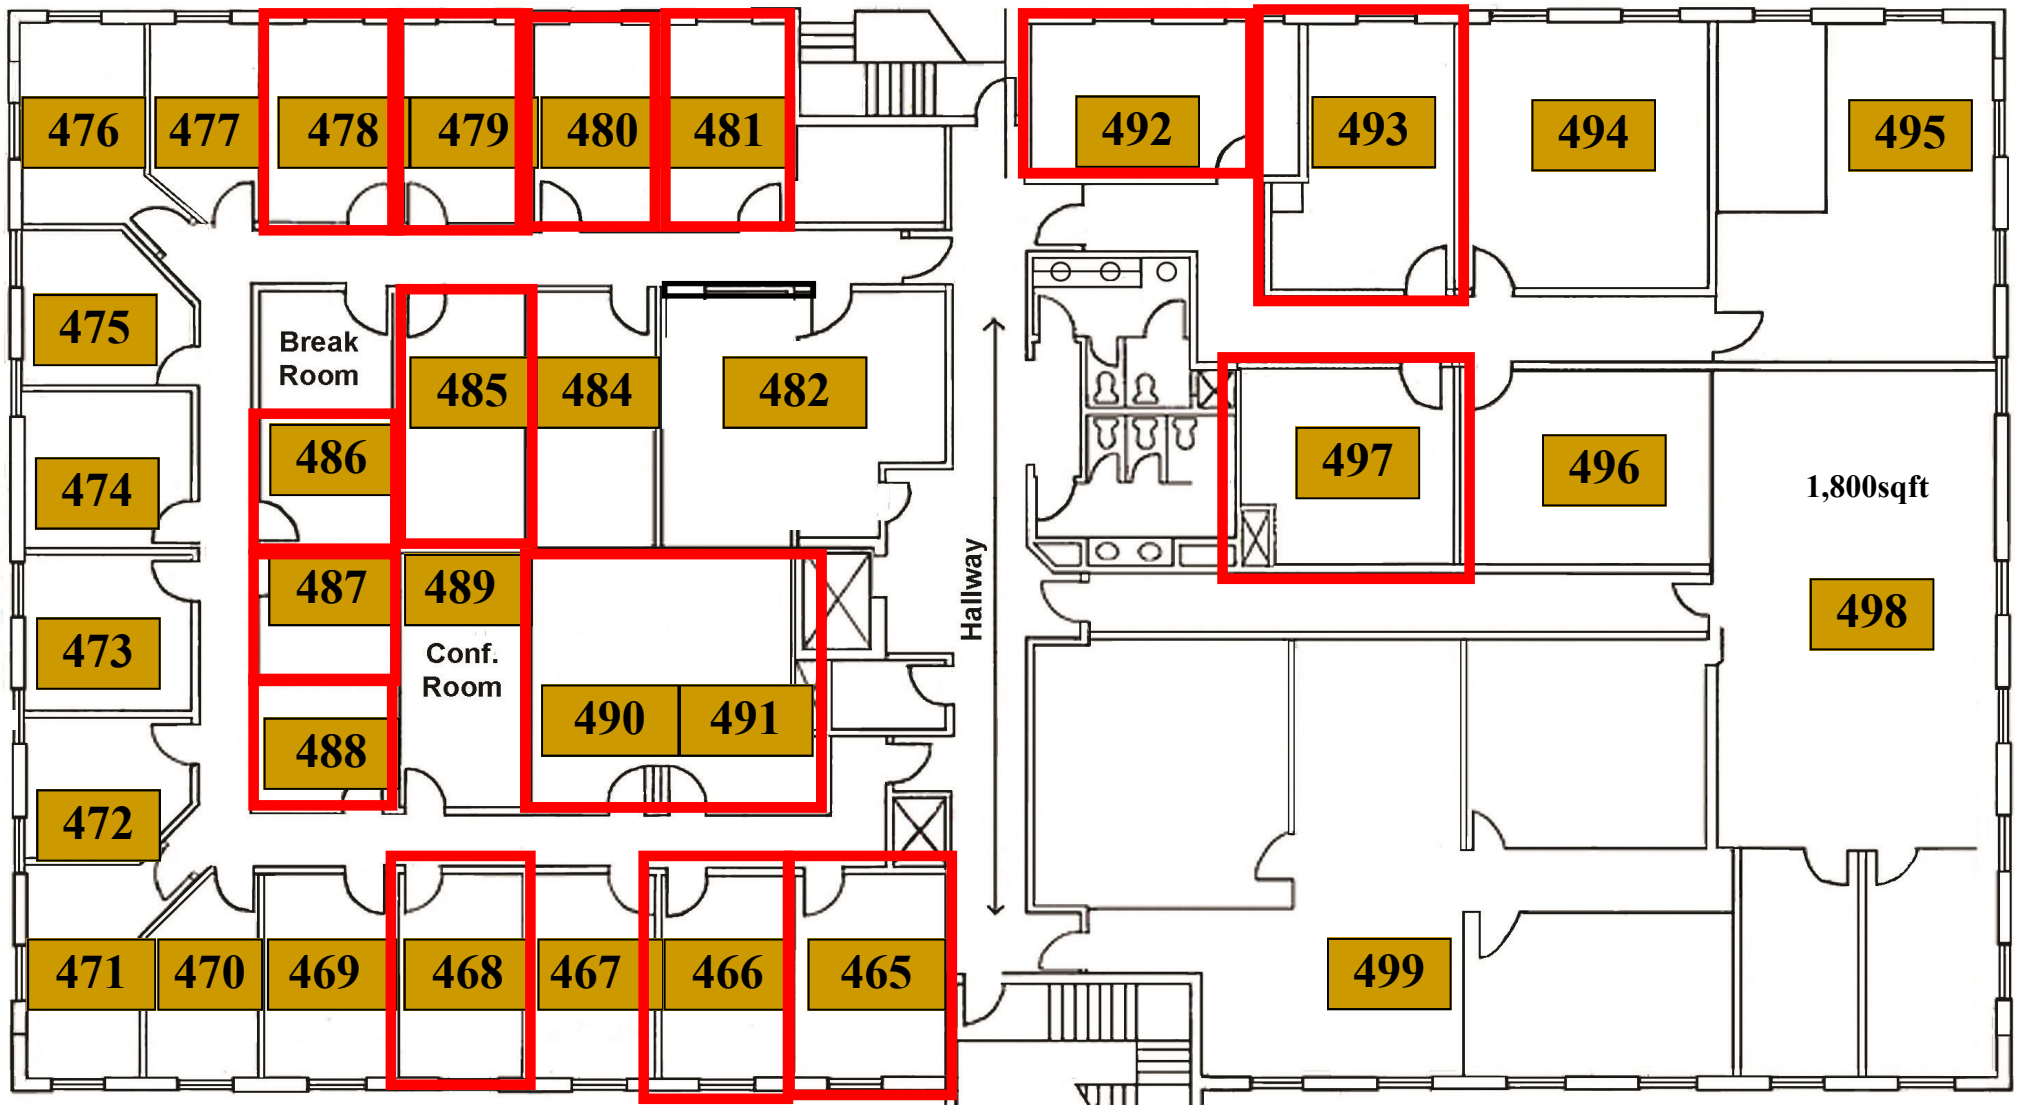

Updated 4/1/20

AVAILABLE

TOWN PLAZA *Executive Suites* Building #400