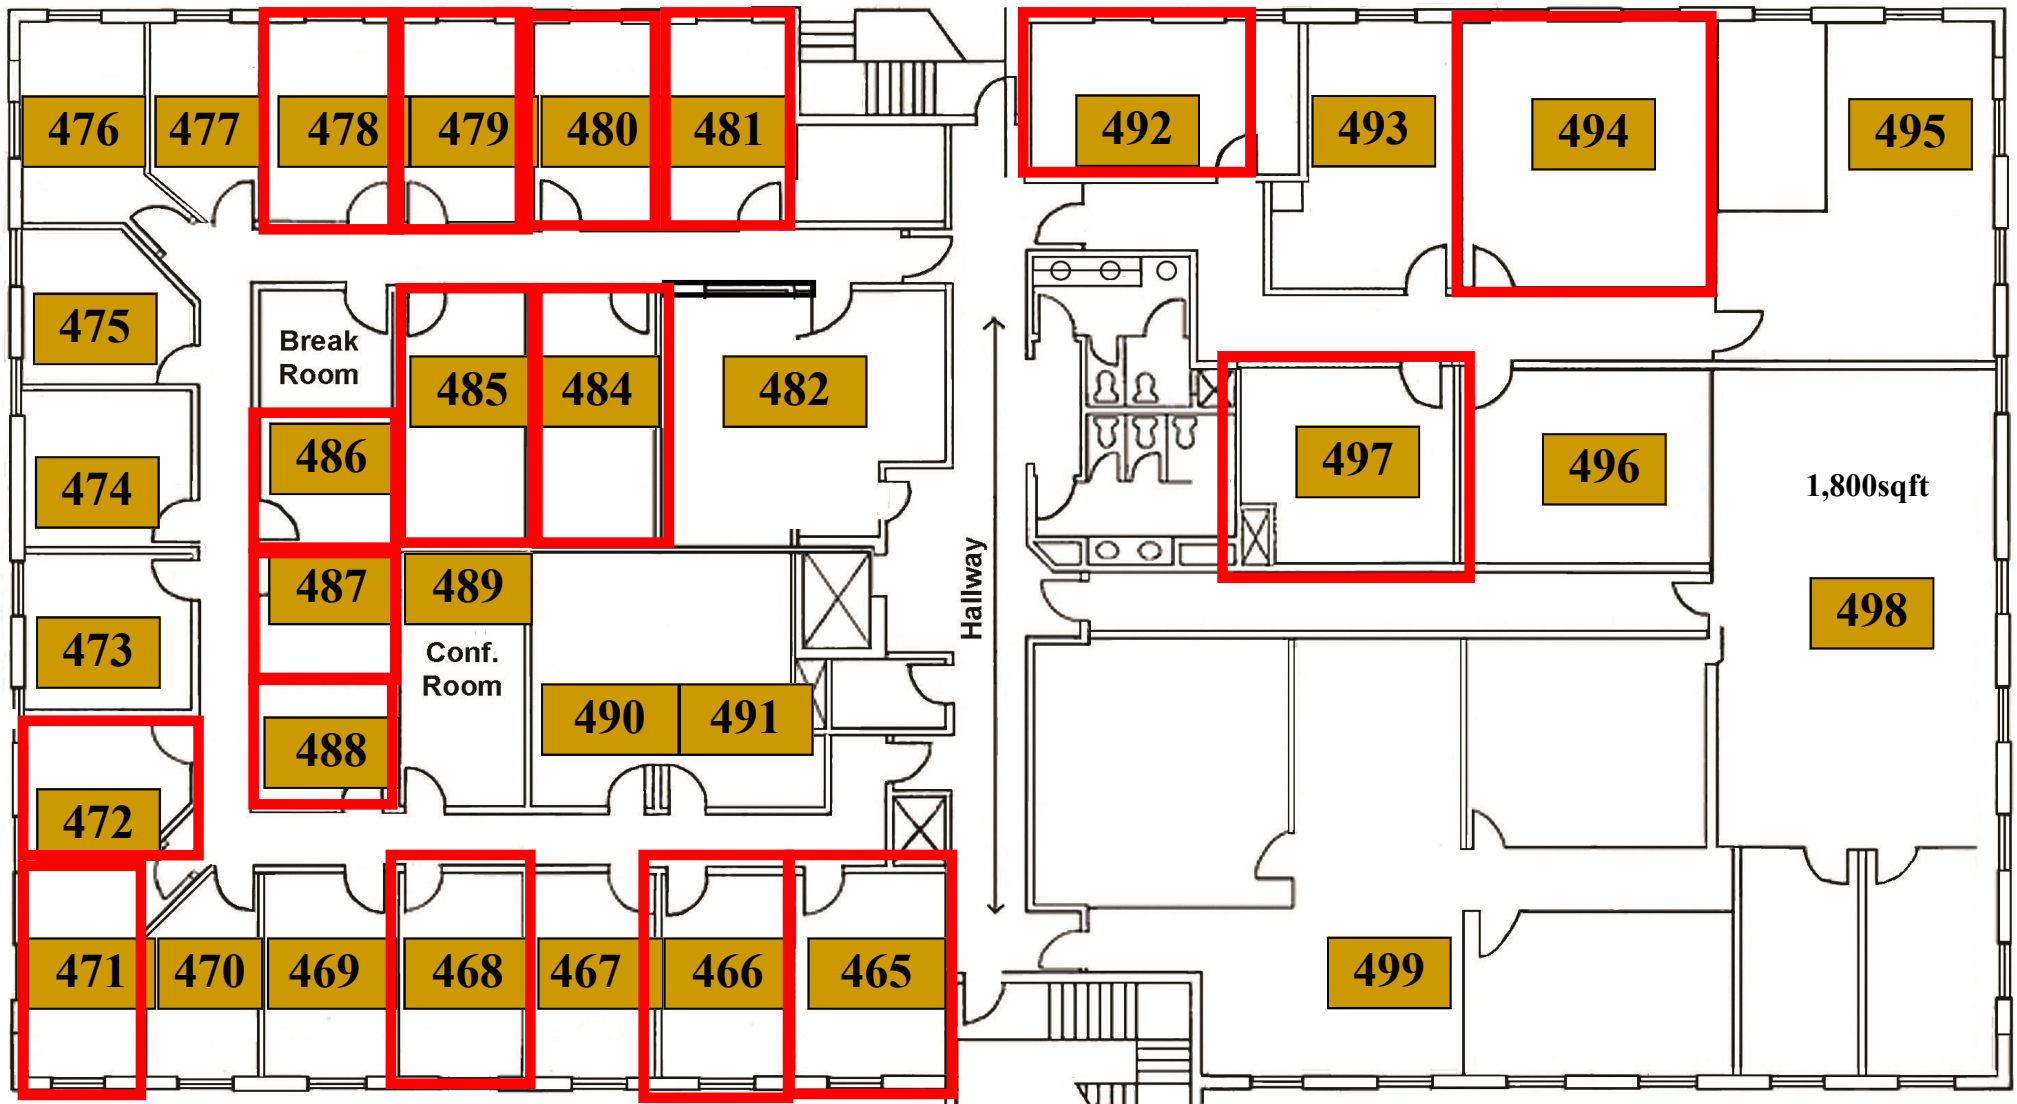

Updated 9/23/20

AVAILABLE

TOWN PLAZA Executive Suites Building #400